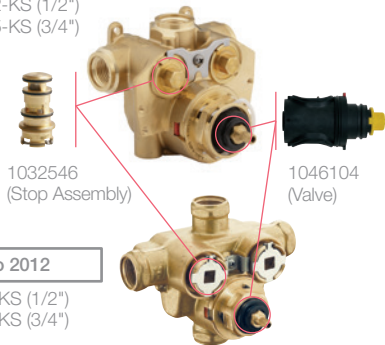

Thermostatic Valves

Controls water temperature ONLY. Does NOT turn water on or off.

Current

K-2972-KS (1/2")
K-2975-KS (3/4")

1032546 (Stop Assembly)

1046104 (Valve)

Prior to 2012

K-679-KS (1/2")
K-669-KS (3/4")