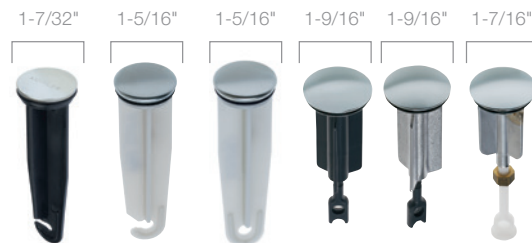

Bathroom Sink Drain Stoppers

1-7/32" 1-5/16" 1-5/16" 1-9/16" 1-9/16" 1-7/16"

1187879* GP99B3254 GP50591* 1037021* 1037022* 78172*

(Plastic) (Metal)

Note: If your stopper does not match these sizes. Please replace drain assembly.

Complete Plastic Drain 1171917*

Aerators – Control Water Flow and Reduce Splash

Mixes airflow to reduce splash

Eliminates air for single stream of water without splash (Ex.: garden hose)

Delivers water flow in multiple streams (Ex.: showerhead)

For individual bathroom sink faucet details, see pages 6-20.

(H) = Hot (C) = Cold

*Include the color or finish code after the part number when ordering.