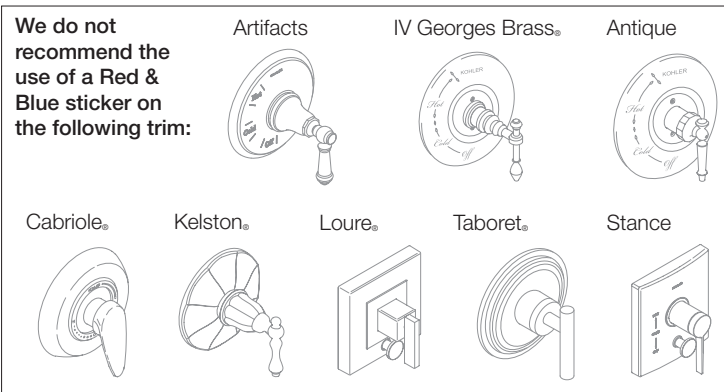

Red/Blue Indexing

Please contact your customer service representative to obtain products with red/blue indexing.