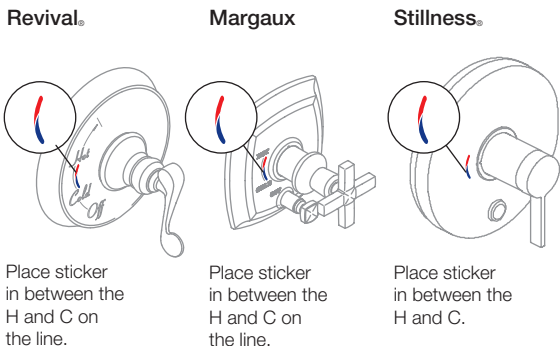

Red/Blue Indexing

Please contact your customer service representative to obtain products with red/blue indexing.