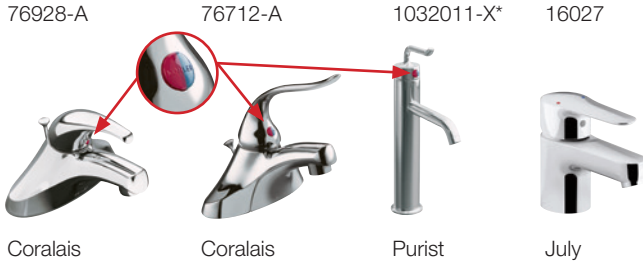

Red/Blue Indexing

Only the faucets listed can be ordered with Red & Blue indexing options

Single-Handle Faucets

Coralais® and Purist® faucets can be ordered with Red and Blue plug buttons. July faucet has red and blue indexing dots on the top of the flat handle.