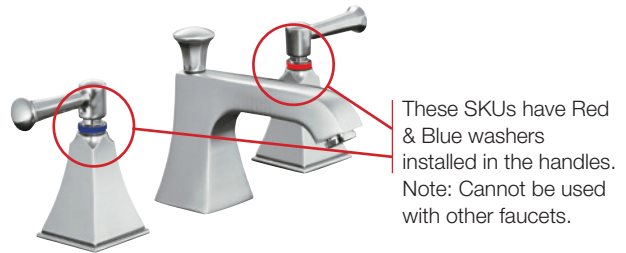

Deck-Mount Bath Trim

Memoirs faucets can be ordered with Red & Blue washers.