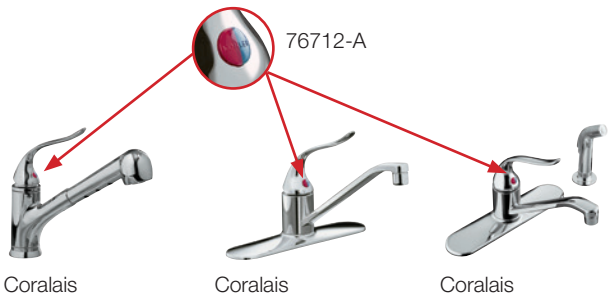

Kitchen Sink Faucets

Coralais faucets can be ordered with Red & Blue indexing. See Price Book for SKU listing.