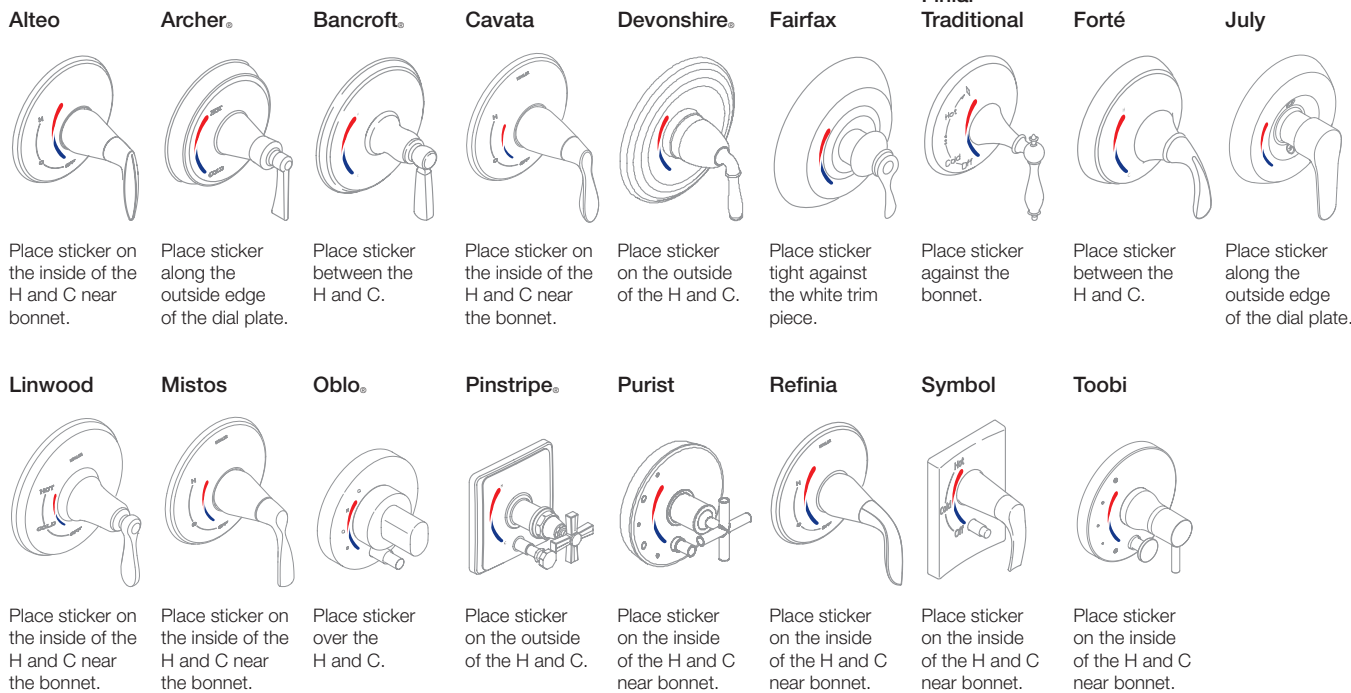

# Red/Blue Indexing

Only the faucets listed can be ordered with Red & Blue indexing options

Most single-handle faucets can have the Red & Blue sticker added. The sticker should be placed near the handle as shown.

1141978  
Red & Blue Sticker for  
Single-Handle Faucets

The following Red & Blue stickers can be ordered for the bath and shower trim.

1015345  
Red & Blue Sticker

1015346  
Red & Blue Sticker

Placement Locations for Large Sticker (2 7/8")