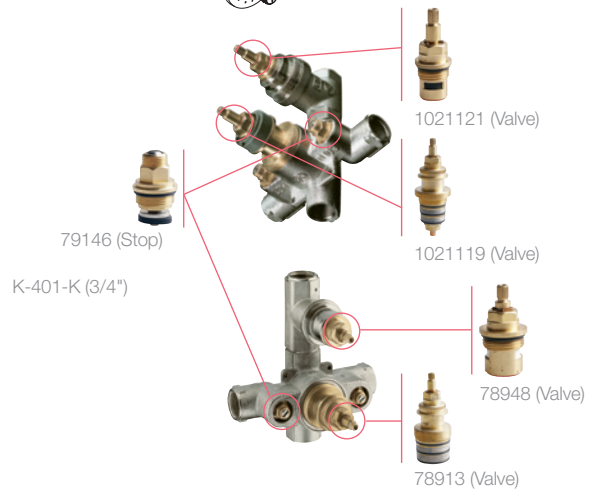

Prior to 2006

K-404-K (1/2")

Used with MasterShower® trim only

79146 (Stop)

1021121 (Valve)

1021119 (Valve)

K-401-K (3/4")

78948 (Valve)

78913 (Valve)