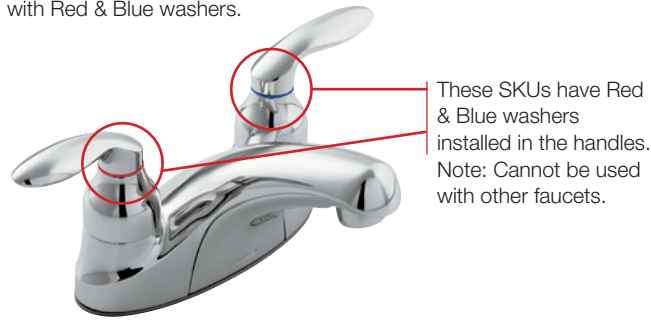

Centerset Faucets

Coralais, Memoirs® and Forté® faucets can be ordered with Red & Blue washers.