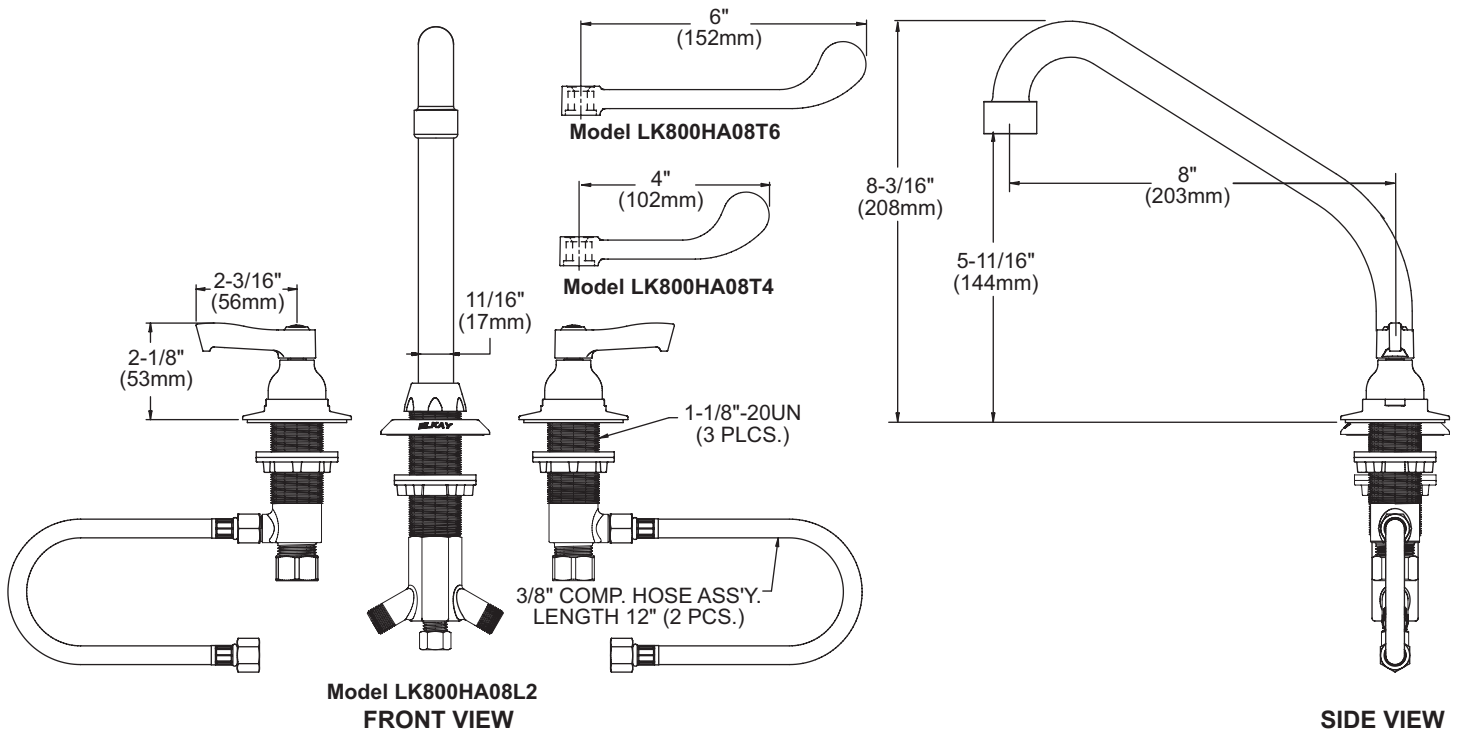

Concealed Deck 8" Center Commercial Faucet Models LK800HA08L2, LK800HA08T4, LK800HA08T6

FEATURES

Model LK800HA08L2

- Three hole dual handle under counter mount faucet
- Quarter turn ceramic disc cartridge
- Solid brass construction
- Chrome finish
- 2.2 GPM VR aerator with 1.5 and .5 GPM inserts
- Includes spout swing restriction pin

Model LK800HA08T4

- Same as LK800HA08L2 except with 4" wrist blades handles

Model LK800HA08T6

- Same as LK800HA08L2 except with 6" wrist blades handles

COMPLIES WITH:

- ASME/ANSI A112.18.1
- CSA B125-01
- NSF/ANSI 61 Annex G
- ADA
- UPC/CUPC
- IAPMO Listed
- Certified AB1953

Job Name:

Item #:

Notes:

Architect/Engineer Approval:

Date:

SEE OTHER SIDE FOR REPLACEMENT PARTS

**Concealed Deck 8" Center Commercial Faucet
Models LK800HA08L2, LK800HA08T4, LK800HA08T6**

| ITEM | IND. PART | DESCRIPTION |
|------|-----------|----------------------|
| 1 | A55446 | Spout |
| 2 | 45918C | Handle, 2" |
| 2 | 45919C | Handle, 4" |
| 2 | 45920C | Handle, 6" |
| 3 | 45923C | Right Cold Cartridge |
| 4 | 45924C | Left Hot Cartridge |
| 5 | 45916C | Body |
| 6 | 98554C | Backflow Kit |
| 7 | LK734 | 2.2 GPM VR Aerator |