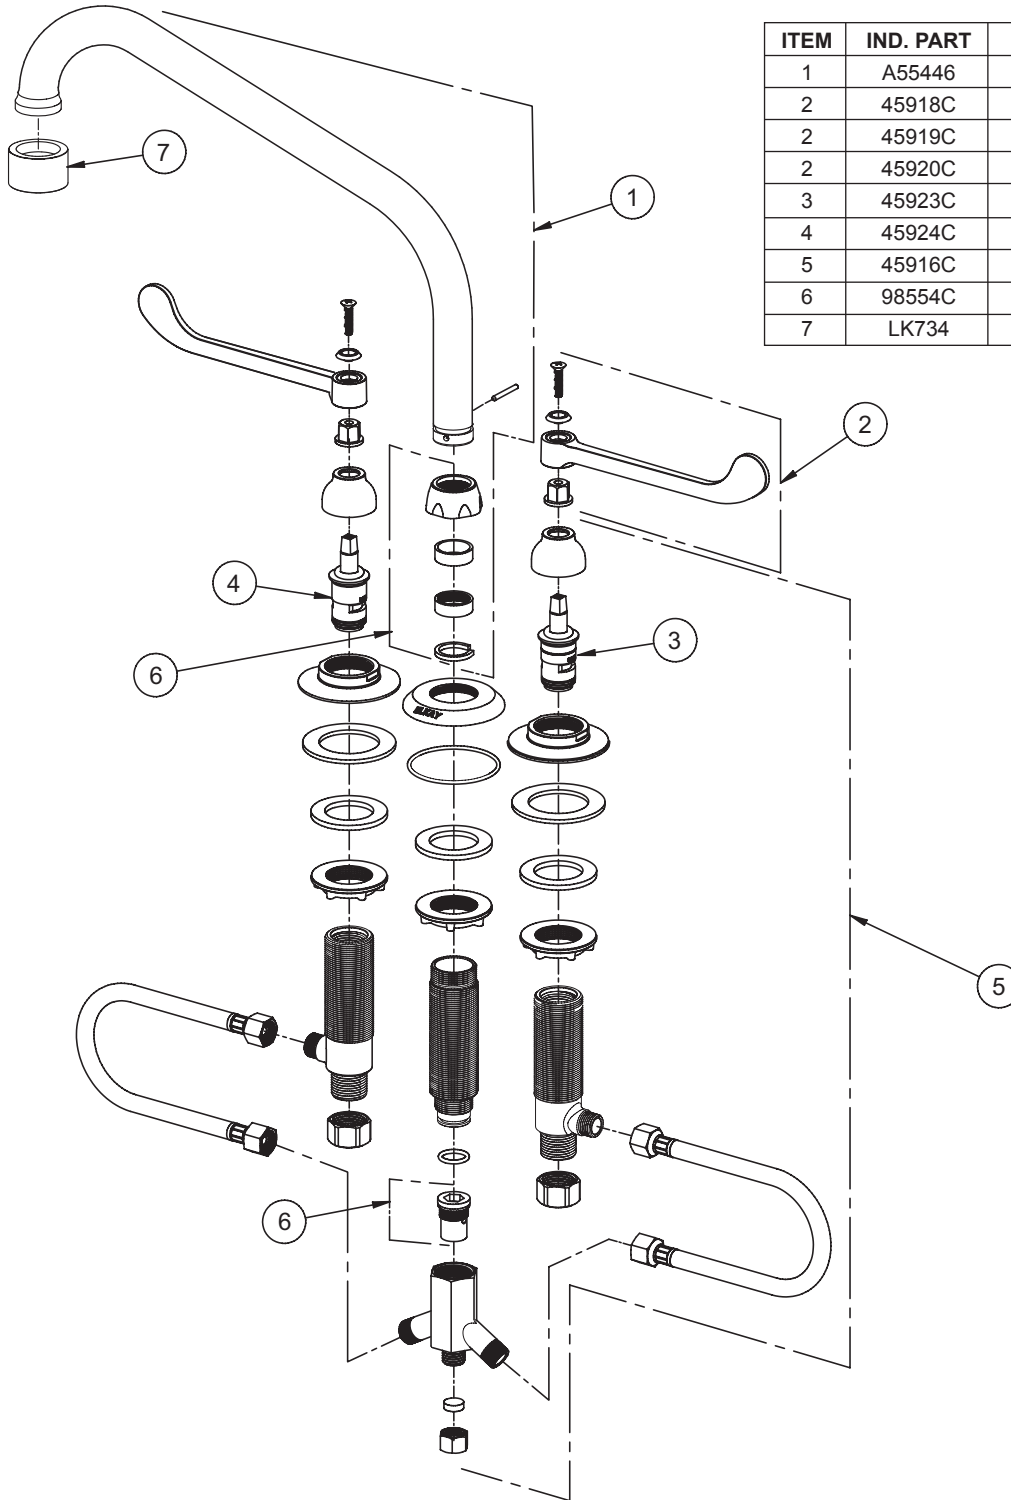

Concealed Deck 8" Center Commercial Faucet Models LK800HA08L2, LK800HA08T4, LK800HA08T6

FEATURES

Model LK800HA08L2

- Three hole dual handle under counter mount faucet
- Quarter turn ceramic disc cartridge
- Solid brass construction
- Chrome finish
- 2.2 GPM VR aerator with 1.5 and .5 GPM inserts
- Includes spout swing restriction pin

Model LK800HA08T4

- Same as LK800HA08L2 except with 4" wrist blades handles

Model LK800HA08T6

- Same as LK800HA08L2 except with 6" wrist blades handles

COMPLIES WITH:

- ASME/ANSI A112.18.1
- CSA B125-01
- NSF/ANSI 61 Annex G
- ADA
- UPC/CUPC
- IAPMO Listed
- Certified AB1953

Job Name:

Item #:

Notes:

Architect/Engineer Approval:

Date:

SEE OTHER SIDE FOR REPLACEMENT PARTS

**Concealed Deck 8" Center Commercial Faucet
Models LK800HA08L2, LK800HA08T4, LK800HA08T6**

| ITEM | IND. PART | DESCRIPTION |
|------|-----------|----------------------|
| 1 | A55446 | Spout |
| 2 | 45918C | Handle, 2" |
| 2 | 45919C | Handle, 4" |
| 2 | 45920C | Handle, 6" |
| 3 | 45923C | Right Cold Cartridge |
| 4 | 45924C | Left Hot Cartridge |
| 5 | 45916C | Body |
| 6 | 98554C | Backflow Kit |
| 7 | LK734 | 2.2 GPM VR Aerator |