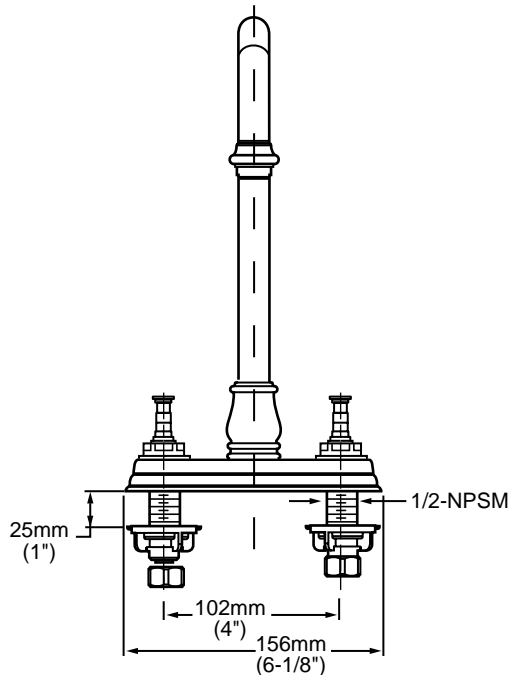

American Standard

HAMPTON TWO-HANDLE BAR SINK FAUCET WITH BRASS GOOSENECK SPOUT

2770.702 Shown.

MODEL NUMBER:

- 2770.702 Centerset Bar Faucet**
Porcelain cross handles.
- 2770.712 Centerset Bar Faucet**
Porcelain lever handles.
- 2770.732 Centerset Bar Faucet**
Metal lever handles.

GENERAL DESCRIPTION:

Durable brass construction. 1/4 turn washerless ceramic disc valve cartridges - reversible for use with either lever or cross handles. One-half inch male inlet shanks with brass coupling nuts. Brass 22mm (7/8") diameter swing spout. Brass escutcheon plate (escutcheon size 6-1/8L x 2-1/8D). 2.2 gpm/8.3 L/min. maximum flow rate.

Larger Spout: Increased spout height, reach and diameter.

Low Lead: Meets NSF Standard 61/Section 9 & Prop 65 lead requirements.

Choice of finishes: Available in a wide range of durable finishes.

SUGGESTED SPECIFICATION:

Two handle centerset bar sink faucet shall feature brass construction with all brass inlet shanks and coupling nuts. Shall also feature 1/4 turn washerless ceramic disc valve cartridges that are reversible for use with cross or lever handles. Fitting shall be American Standard Model # 2770.____.____.