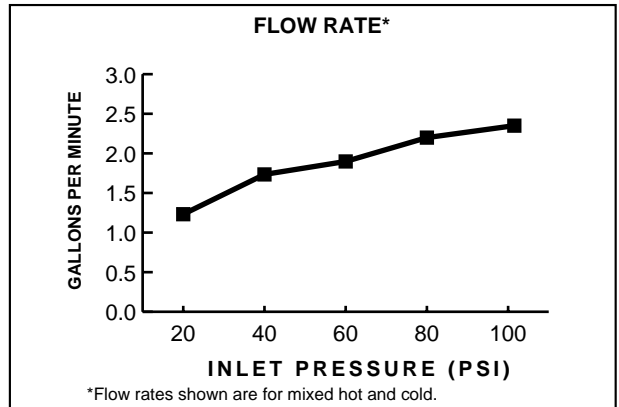

Product Number	Description	Finish Options								
		Polished Chrome	White	PVD Polished Brass	Satin (PVD) /Chrome Mix	Velvet	Velvet/PVD Brass Mix	PVD Satin	PVD Satin/Brass Mix	Chrome/Brass (PVD) Mix
		002	020	099	221	285	287	295	297	299
2770.702	Centerset bar faucet. Porcelain cross handles.				N/A		N/A		N/A	N/A
2770.712	Centerset bar faucet. Porcelain lever handles.				N/A		N/A		N/A	N/A
2770.732	Centerset bar faucet. Metal lever handles.									

N/A = NOT AVAILABLE

Meets the American Disabilities Act Guidelines and **ANSI A117.1** Requirements for the physically challenged.