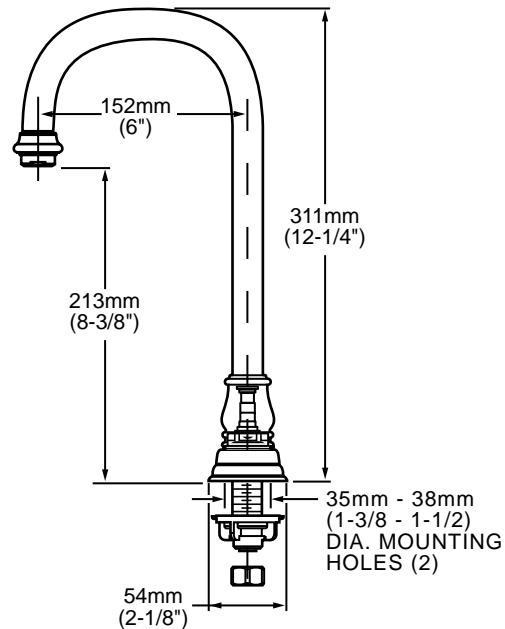

American Standard

HAMPTON TWO-HANDLE BAR SINK FAUCET WITH BRASS GOOSENECK SPOUT

2770.702 Shown.

MODEL NUMBER:

- 2770.702 Centerset Bar Faucet**
Porcelain cross handles.
- 2770.712 Centerset Bar Faucet**
Porcelain lever handles.
- 2770.732 Centerset Bar Faucet**
Metal lever handles.

GENERAL DESCRIPTION:

Durable brass construction. 1/4 turn washerless ceramic disc valve cartridges - reversible for use with either lever or cross handles. One-half inch male inlet shanks with brass coupling nuts. Brass 22mm (7/8") diameter swing spout. Brass escutcheon plate (escutcheon size 6-1/8L x 2-1/8D). 2.2 gpm/8.3 L/min. maximum flow rate.

Larger Spout: Increased spout height, reach and diameter.

Low Lead: Meets NSF Standard 61/Section 9 & Prop 65 lead requirements.

Choice of finishes: Available in a wide range of durable finishes.

SUGGESTED SPECIFICATION:

Two handle centerset bar sink faucet shall feature brass construction with all brass inlet shanks and coupling nuts. Shall also feature 1/4 turn washerless ceramic disc valve cartridges that are reversible for use with cross or lever handles. Fitting shall be American Standard Model # 2770.____.____.