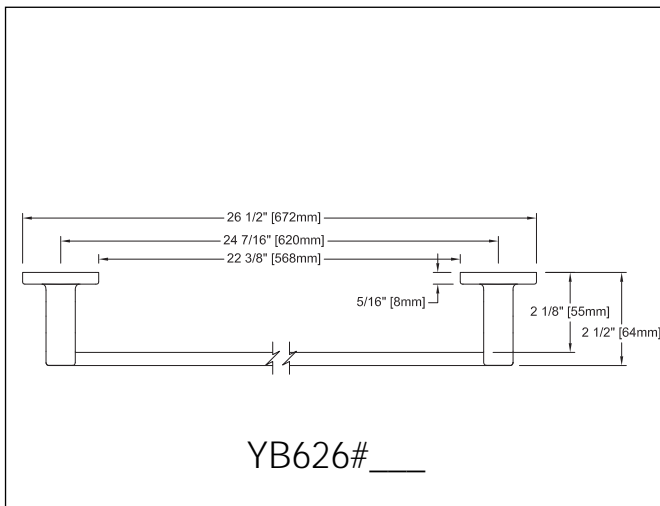

MODELS

- YB626 - Towel Bar 24"
- YH626 - Robe Hook
- YP626 - Paper Holder
- YR626 - Towel Ring

PRODUCT SPECIFICATION

Product shall have a solid metal construction and include installation hardware. Product shall be TOTO Model Y_626#_____.

Y_626 Series

Aimes® Bath Accessories

SPECIFICATIONS

- Warranty: Lifetime Limited Warranty (Residential Use)
One Year (Commercial Use)
- Material: Metal

Product Number	Shipping Weight	Shipping Dimensions
YB626	3.9 lbs.	28-1/2" L x 4-1/4" W x 3-3/8" H
YP626	1.4 lbs.	8-1/2" L x 6-1/2" W x 4-1/2" H
YR626	2.0 lbs.	9" L x 7-1/2" W x 3-1/4" H
YH626	0.6 lbs.	7" L x 6" W x 2" H