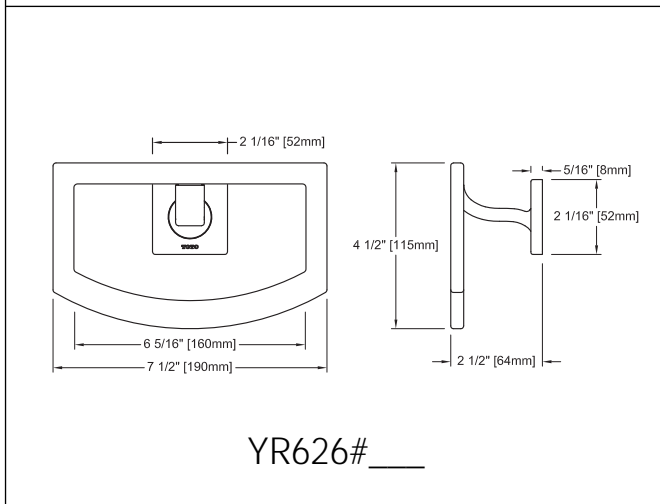

MODELS

- YB626 - Towel Bar 24"
- YH626 - Robe Hook
- YP626 - Paper Holder
- YR626 - Towel Ring

PRODUCT SPECIFICATION

Product shall have a solid metal construction and include installation hardware. Product shall be TOTO Model Y_626#_____.

Y_626 Series

Aimes® Bath Accessories

SPECIFICATIONS

- Warranty: Lifetime Limited Warranty (Residential Use)
One Year (Commercial Use)
- Material: Metal

Product Number	Shipping Weight	Shipping Dimensions
YB626	3.9 lbs.	28-1/2" L x 4-1/4" W x 3-3/8" H
YP626	1.4 lbs.	8-1/2" L x 6-1/2" W x 4-1/2" H
YR626	2.0 lbs.	9" L x 7-1/2" W x 3-1/4" H
YH626	0.6 lbs.	7" L x 6" W x 2" H

TOTO®

These dimensions and specifications are subject to change without notice