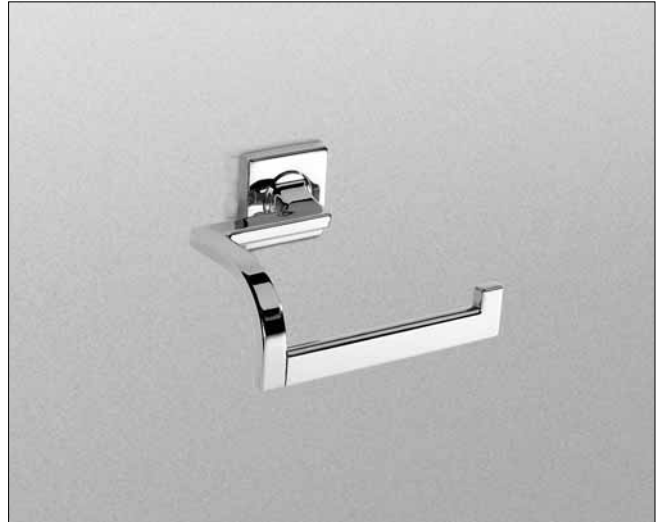

YB626 - Towel Bar 24"

YP626 - Paper Holder

YH626 - Robe Hook

YR626 - Towel Ring

FEATURES

- Solid metal construction
- Mounting hardware for both drywall & tile included

COLORS/FINISHES

- #CP Polished Chrome
- #BN Brushed Nickel
- #PN Polished Nickel

MODELS

- YB626 - Towel Bar 24"
- YH626 - Robe Hook
- YP626 - Paper Holder
- YR626 - Towel Ring

PRODUCT SPECIFICATION

Product shall have a solid metal construction and include installation hardware. Product shall be TOTO Model Y_626#_____.

Y_626 Series

Aimes® Bath Accessories

SPECIFICATIONS

- Warranty: Lifetime Limited Warranty (Residential Use)
One Year (Commercial Use)
- Material: Metal

Product Number	Shipping Weight	Shipping Dimensions
YB626	3.9 lbs.	28-1/2" L x 4-1/4" W x 3-3/8" H
YP626	1.4 lbs.	8-1/2" L x 6-1/2" W x 4-1/2" H
YR626	2.0 lbs.	9" L x 7-1/2" W x 3-1/4" H
YH626	0.6 lbs.	7" L x 6" W x 2" H