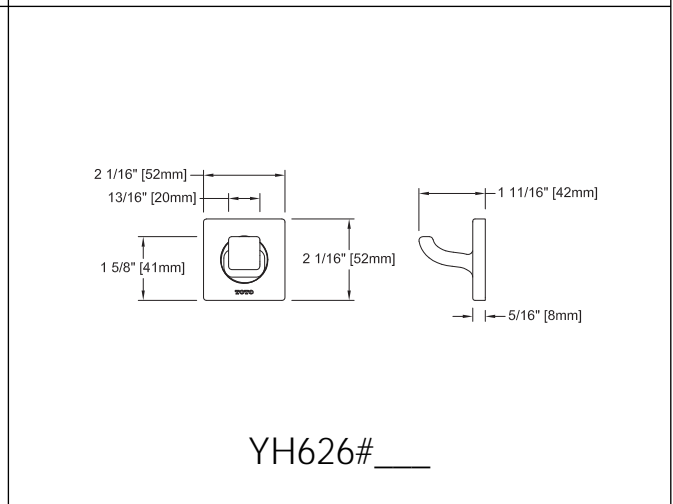

MODELS

- YB626 - Towel Bar 24"
- YH626 - Robe Hook
- YP626 - Paper Holder
- YR626 - Towel Ring

PRODUCT SPECIFICATION

Product shall have a solid metal construction and include installation hardware. Product shall be TOTO Model Y_626#_____.

Y_626 Series

Aimes® Bath Accessories

SPECIFICATIONS

- Warranty: Lifetime Limited Warranty (Residential Use)
One Year (Commercial Use)
- Material: Metal

Product Number	Shipping Weight	Shipping Dimensions
YB626	3.9 lbs.	28-1/2" L x 4-1/4" W x 3-3/8" H
YP626	1.4 lbs.	8-1/2" L x 6-1/2" W x 4-1/2" H
YR626	2.0 lbs.	9" L x 7-1/2" W x 3-1/4" H
YH626	0.6 lbs.	7" L x 6" W x 2" H

TOTO®

These dimensions and specifications are subject to change without notice