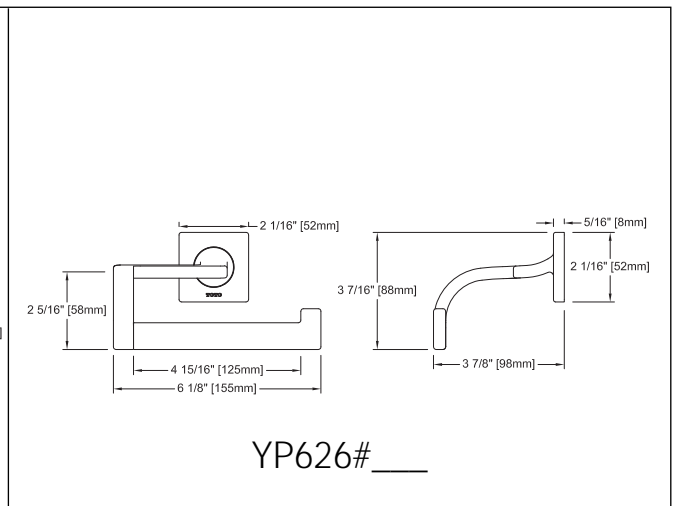

YB626 - Towel Bar 24"

YP626 - Paper Holder

YH626 - Robe Hook

YR626 - Towel Ring

FEATURES

- Solid metal construction
- Mounting hardware for both drywall & tile included

COLORS/FINISHES

- #CP Polished Chrome
- #BN Brushed Nickel
- #PN Polished Nickel

MODELS

- YB626 - Towel Bar 24"
- YH626 - Robe Hook
- YP626 - Paper Holder
- YR626 - Towel Ring

PRODUCT SPECIFICATION

Product shall have a solid metal construction and include installation hardware. Product shall be TOTO Model Y_626#_____.

Y_626 Series

Aimes® Bath Accessories

SPECIFICATIONS

- Warranty: Lifetime Limited Warranty (Residential Use)
One Year (Commercial Use)
- Material: Metal

Product Number	Shipping Weight	Shipping Dimensions
YB626	3.9 lbs.	28-1/2" L x 4-1/4" W x 3-3/8" H
YP626	1.4 lbs.	8-1/2" L x 6-1/2" W x 4-1/2" H
YR626	2.0 lbs.	9" L x 7-1/2" W x 3-1/4" H
YH626	0.6 lbs.	7" L x 6" W x 2" H

TOTO®

These dimensions and specifications are subject to change without notice