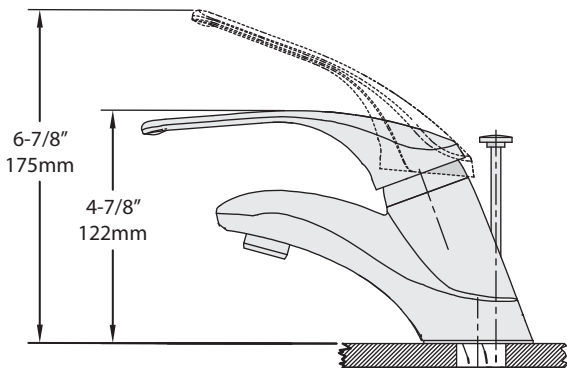

Other Options / Modifications

Append appropriate -suffix to model number.

- LST 16 inch copper supply tubing
- BH 20 inch braided supply hose
- IPS 1/2 inch IPS connections
- OFG Offset grid strainer (model S-20-2-G only)
-  -0.35 Aerator flow restrictor, 0.35 gpm (1.3 L/min)
-  -0.5 Non-aerated laminar spray, 0.5 gpm (1.9 L/min)
-  -1.0 Aerator flow restrictor, 1.0 gpm (3.8 L/min)
- VP Vandal resistant aerator (not available for -0.5)

Dimensions Symmetrix Lavatory Faucet, S-20-2-1.5

Dimensions Symmetrix Lavatory Faucet, S-20-2-BH-1.5 (with braided supply hose)

Dimensions Symmetrix Lavatory Faucet, S-20-2-W-1.5 (S-20-1.5 Series with optional lever handle, option W)

Dimensions Symmetrix Lavatory Faucet, S-20-2-LCT-1.5 (S-20-1.5 Series with acrylic handle, option LCT)

Symmons Industries, Inc. ■ 31 Brooks Drive ■ Braintree, MA 02184
 Phone: (800) 796-6667 ■ Fax: (800) 961-9621
 Website: symmons.com ■ Email: gethelp@symmons.com