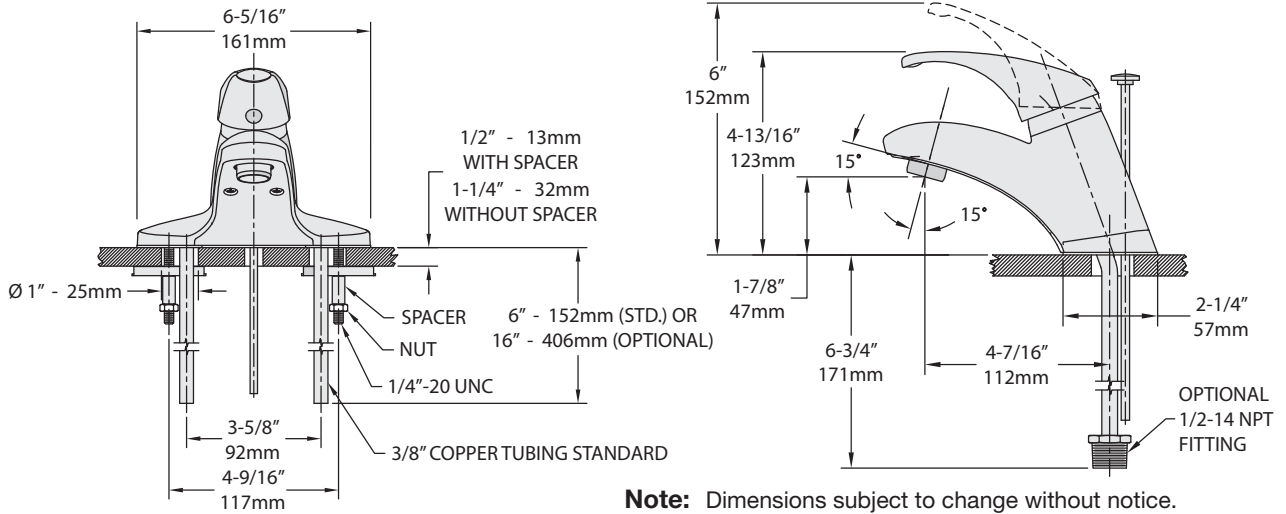

Dimensions Symmetrix Lavatory Faucet, S-20-2-1.5

Dimensions Symmetrix Lavatory Faucet, S-20-2-BH-1.5 (with braided supply hose)

Dimensions Symmetrix Lavatory Faucet, S-20-2-W-1.5 (S-20-1.5 Series with optional lever handle, option W)