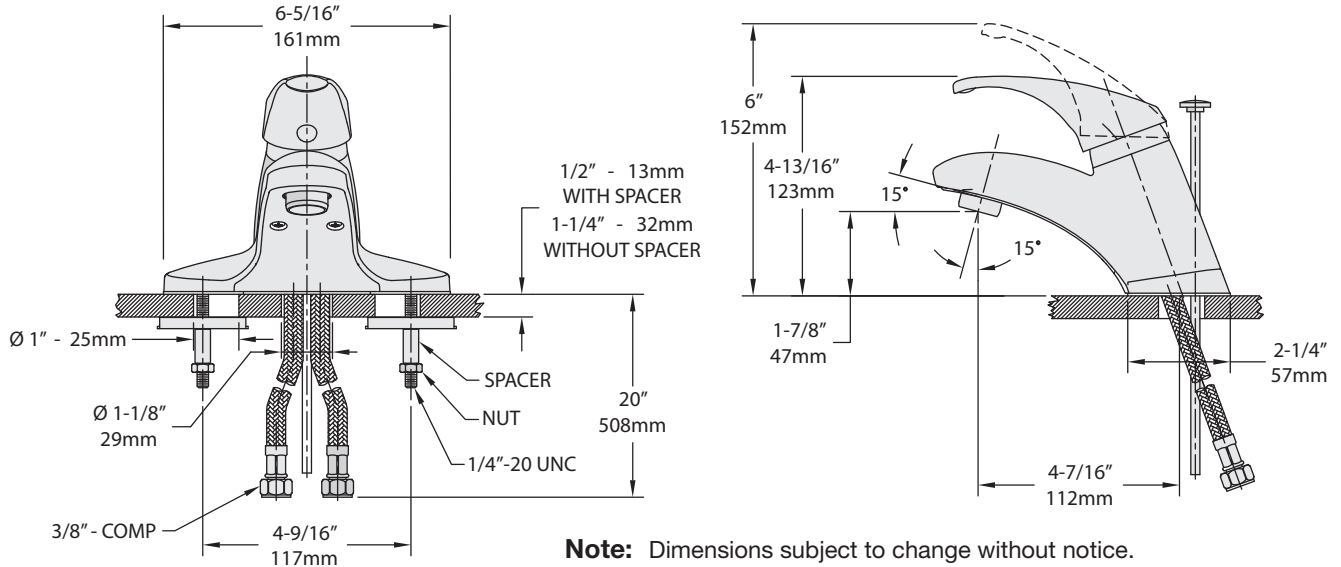

Other Options / Modifications

Append appropriate -suffix to model number.

- LST 16 inch copper supply tubing
- BH 20 inch braided supply hose
- IPS 1/2 inch IPS connections
- OFG Offset grid strainer (model S-20-2-G only)
-  -0.35 Aerator flow restrictor, 0.35 gpm (1.3 L/min)
-  -0.5 Non-aerated laminar spray, 0.5 gpm (1.9 L/min)
-  -1.0 Aerator flow restrictor, 1.0 gpm (3.8 L/min)
- VP Vandal resistant aerator (not available for -0.5)

Dimensions Symmetrix Lavatory Faucet, S-20-2-1.5

Dimensions Symmetrix Lavatory Faucet, S-20-2-BH-1.5 (with braided supply hose)

Dimensions Symmetrix Lavatory Faucet, S-20-2-W-1.5 (S-20-1.5 Series with optional lever handle, option W)