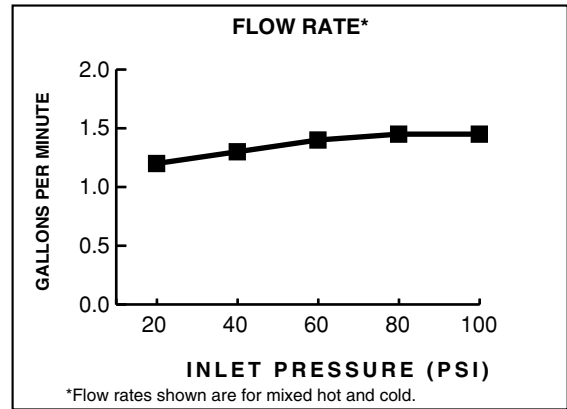

CODES AND STANDARDS

These products meet or exceed the following codes and standards:

- **ANSI A117.1**
- **ASME A112.18.1**
- **NSF 61/Section 9**
- **CSA B 125**

Product Number	Description	Finish
		Polished Chrome
		002
2175.200	Colony Single Control Centerset. 50/50 Pop-up drain.	
2175.202	Colony Single Control Centerset. Metal Pop-up drain.	
2175.205	Colony Single Control Centerset. Less drain. With pop-up hole and rod.	

Meets the American Disabilities Act Guidelines and **ANSI A117.1** Requirements for the physically challenged.