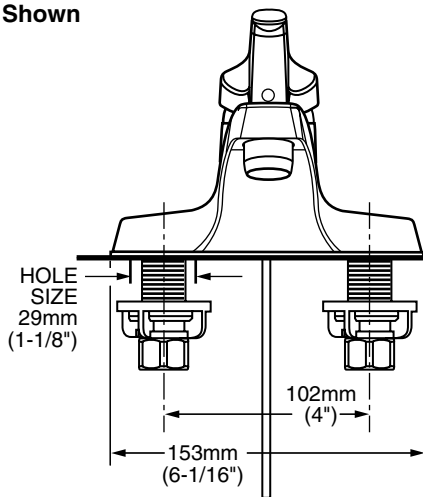

2175.200 Shown

**MODEL NUMBER:**

- 2175.200 Colony Single Control Centerset**  
Metal Lever Handle. 50/50 Pop-up drain.
- 2175.202 Colony Single Control Centerset**  
Metal Lever Handle. Metal Pop-up drain.
- 2175.205 Colony Single Control Centerset**  
Metal Lever Handle. Less drain. With pop-up hole, plug button and rod.

**GENERAL DESCRIPTION:**

Single control lavatory faucet on 4" centers. Washerless 40mm ceramic disc valve cartridge. Cast brass waterway with 1/2" male threaded brass inlet shanks. Metal body. Notched underbody to receive chain and stopper. 1.5 gpm/5.7L/min. maximum flow rate. Metal lever handle with large "comfort zone".

**Low Lead:** Meets NSF Standard 61/Section 9 & Prop 65 lead requirements.

**Longer Spout:** Provides extended reach into lavatory.

**Memory Position Valving:** Allows user to turn valve on and off at preferred temperature setting without readjusting handle position each time.

Single control lavatory fitting shall feature cast brass waterways. Shall also feature washerless 40mm ceramic disc valve cartridge. Fitting shall be American Standard Model # 2175.\_\_\_\_.\_\_\_\_.

**CODES AND STANDARDS**