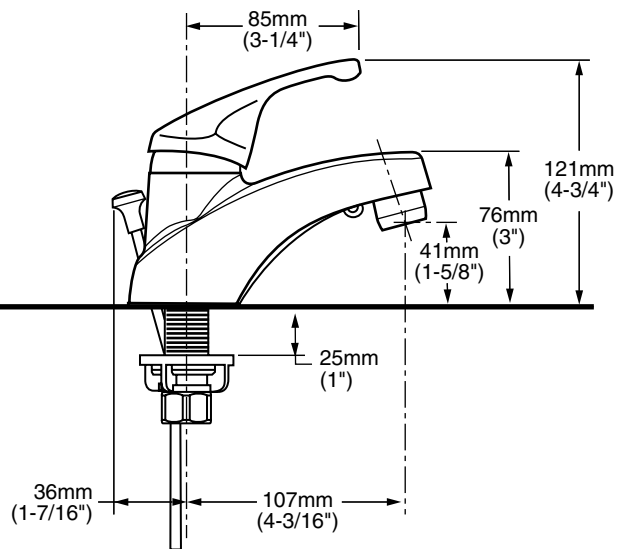

2175.200 Shown

**MODEL NUMBER:**

- 2175.200 Colony Single Control Centerset**  
Metal Lever Handle. 50/50 Pop-up drain.
- 2175.202 Colony Single Control Centerset**  
Metal Lever Handle. Metal Pop-up drain.
- 2175.205 Colony Single Control Centerset**  
Metal Lever Handle. Less drain. With pop-up hole, plug button and rod.

**GENERAL DESCRIPTION:**

Single control lavatory faucet on 4" centers. Washerless 40mm ceramic disc valve cartridge. Cast brass waterway with 1/2" male threaded brass inlet shanks. Metal body. Notched underbody to receive chain and stopper. 1.5 gpm/5.7L/min. maximum flow rate. Metal lever handle with large "comfort zone".

**Low Lead:** Meets NSF Standard 61/Section 9 & Prop 65 lead requirements.

**Longer Spout:** Provides extended reach into lavatory.

**Memory Position Valving:** Allows user to turn valve on and off at preferred temperature setting without readjusting handle position each time.

Single control lavatory fitting shall feature cast brass waterways. Shall also feature washerless 40mm ceramic disc valve cartridge. Fitting shall be American Standard Model # 2175.\_\_\_\_.\_\_\_\_.

**CODES AND STANDARDS**