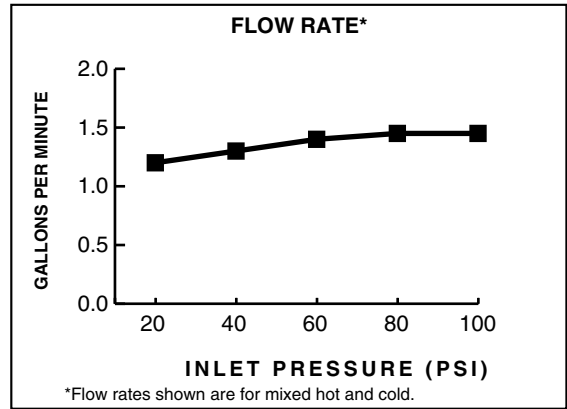

CODES AND STANDARDS

These products meet or exceed the following codes and standards:

- **ASME A112.18.1**
- **CSA B 125.1**
- **NSF 61/Section 9 and Annex G**

	Product Number	Description	Finish Options			
			Polished Chrome	PVD Blackened Bronze	Oil Rubbed Bronze	PVD Satin Nickel
			002	068	224	295
	7415.801	Portsmouth Widespread with Metal Speed Connect® Pop-up drain. Metal Lever handles.				
	7415.821	Portsmouth Widespread with Metal Speed Connect Pop-up drain. Metal Cross handles.				

Meets the American Disabilities Act Guidelines and **ANSI A117.1** Requirements for the physically challenged.