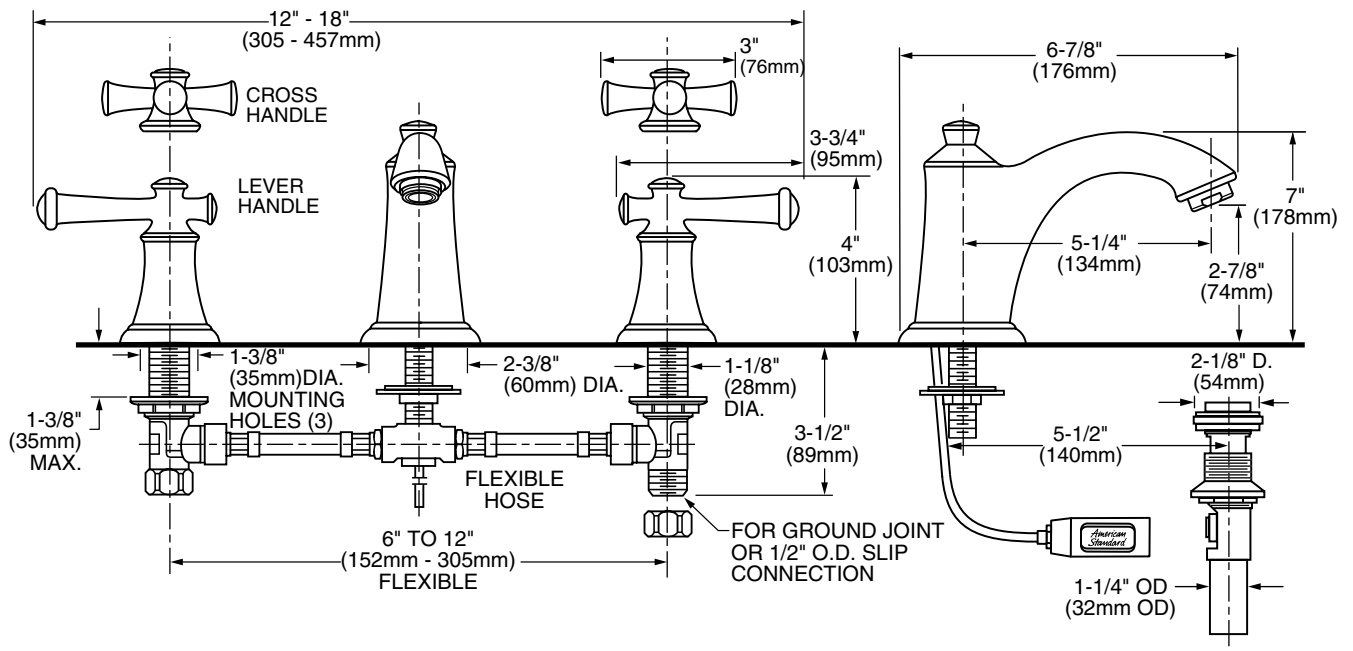

7415.801 Shown

*WaterSense approval pending

MODEL NUMBER:

☐ **7415.801 Portsmouth Widespread**
Metal Speed Connect® Pop-up drain.
Metal Lever handles.

☐ **7415.821 Portsmouth Widespread**
Metal Speed Connect Pop-up drain.
Metal Cross handles.

GENERAL DESCRIPTION:

Cast brass valve bodies with flexible hose connections for 6" to 12" (152mm to 305mm) installations. 1/4 turn washerless ceramic disc valve cartridges. Choice of metal lever or metal cross handles. Cast brass spout. One-half inch male inlet shanks with brass drain coupling nuts. 20" (500mm) long flexible stainless steel drain cable is pre-assembled to spout. Metal Speed Connect® drain body with 1-1/4 inch (32mm) tail piece. 1.5 gpm/5.7L/min. maximum flow rate.

Lead Free: Faucet contains 0.25% total lead content by weighted average.

Exclusive Speed Connect Metal Drain:

- Fewer parts. Installs in less time.
- No adjustments required - seals the first time, every time.
- Flexible stainless steel cable - installs effortlessly in tight spaces.

Choice of Finishes: Wide range of durable finishes.

SUGGESTED SPECIFICATION:

Two handle widespread lavatory faucet shall feature cast brass valve bodies with flexible hose connections for 6" to 12" installations. Shall also feature 1/4 turn washerless ceramic disc valve cartridges. Shall also feature a metal drain body with stainless steel cable actuation. Fitting shall be American Standard Model # 7415.____.