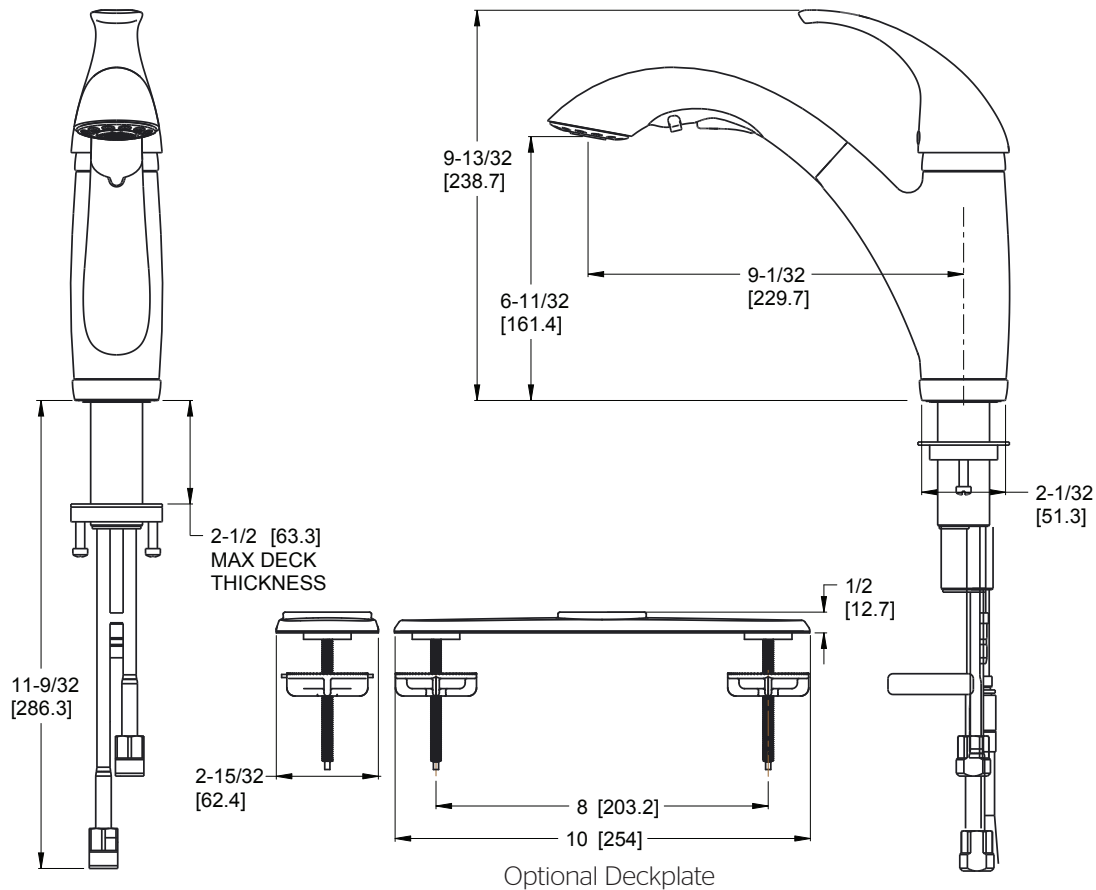

Parisa™ Pull-Out Kitchen Faucet

- LG534-7CC Finish(CC)
- LG534-7SS Finish(SS)

Specifications

- 1 or 3-Hole Installation
- Pforever Seal

Features

- 1.75 GPM Flow Rate
- 1 or 3-Hole Installation; Deck Plate or Single Hole Mounting Option
- 3 Function Pullout Sprayer
- Optional Deckplate with Tie Downs
- Mounting Hardware Included
- PVD Finish
- Swivel Spout
- Pforever Seal Ceramic Disc Valve
- Pforever Warranty®

Code Compliance

Pfister products are designed and manufactured in compliance with the following standards and codes:

- IAPMO Certified
- CSA B125 Certified
- ASME A112.18.1
- NSF 61/9 Annex G (Low lead)
- Cal Green Compliant
- ADA Compliant-ANSI A117.1 (Lever handles only)

Dimensions

Ø1-3/8 Min to Ø1-1/2 Max. Deck Hole Openings