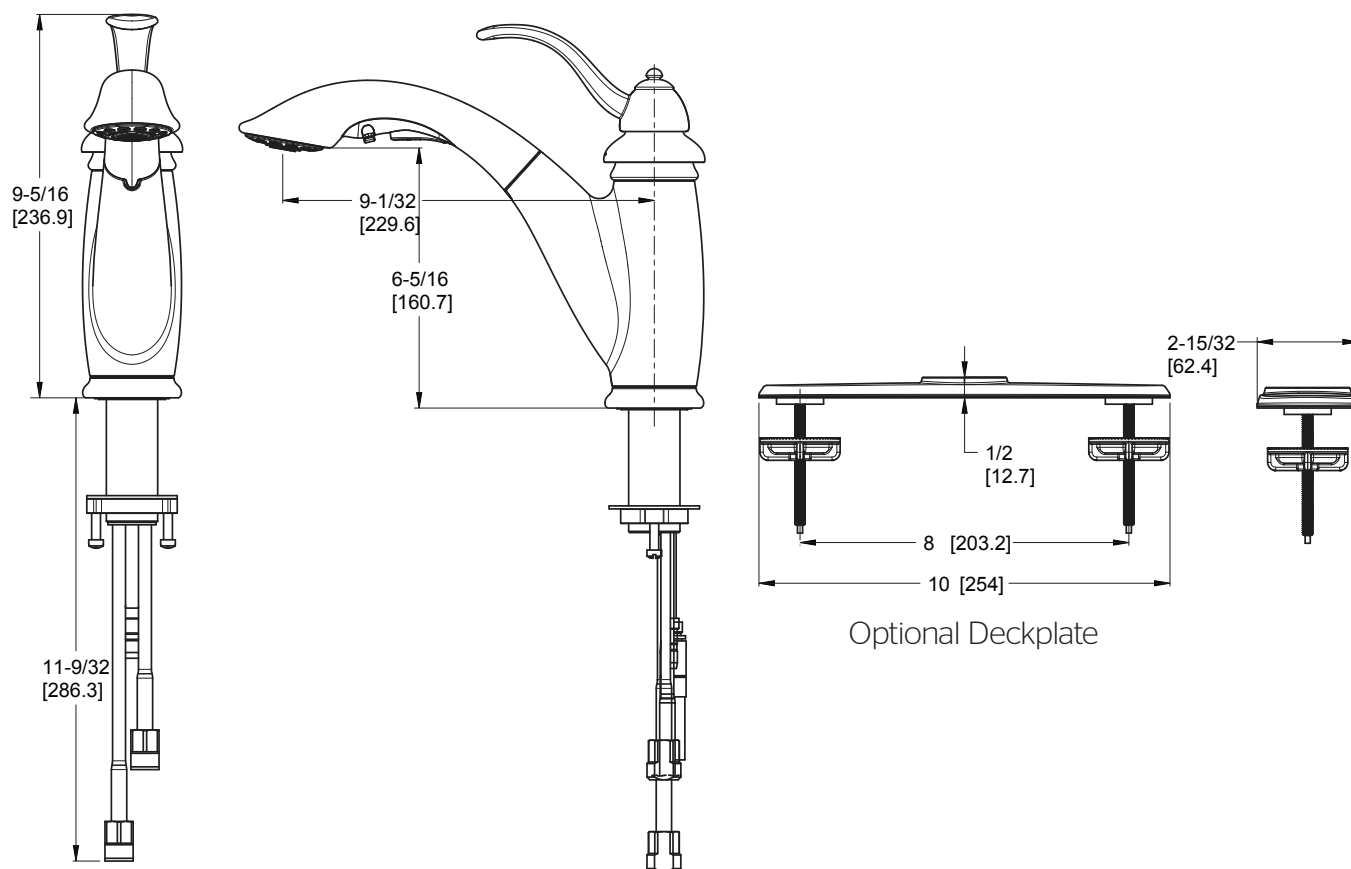

Marielle™ Pull-Out Faucet

- LG532-7CC Finish(CC)
- LG532-7SS Finish(SS)
- LG532-7YY Finish(YY)

Specifications

- 1 or 3-Hole Installation
- Pforever Seal

Features

- 1.75 GPM Flow Rate
- 2 Function Pull-Out Sprayer
- 58" Metal Hose
- Mounting Hardware Included
- Optional Deckplate
- Swivel Spout
- Pforever Seal Ceramic Disc Valve
- Pforever Warranty®

Dimensions

Ø1-3/8 Min to Ø1-1/2 Max. Deck Hole Openings