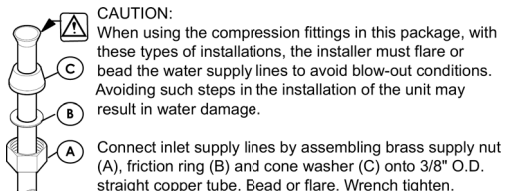

INSTALLATION DIMENSIONS

133 Series

Pfirst Series™
by Price Pfister.

Pull-Out Kitchen Faucet

Critical Dimensions:	
Minimum Hole Size	1 1/2 Dia Thru Holes
Valve Centerline to Back Splash	2 1/16 Min.

Dimensions are in Inches