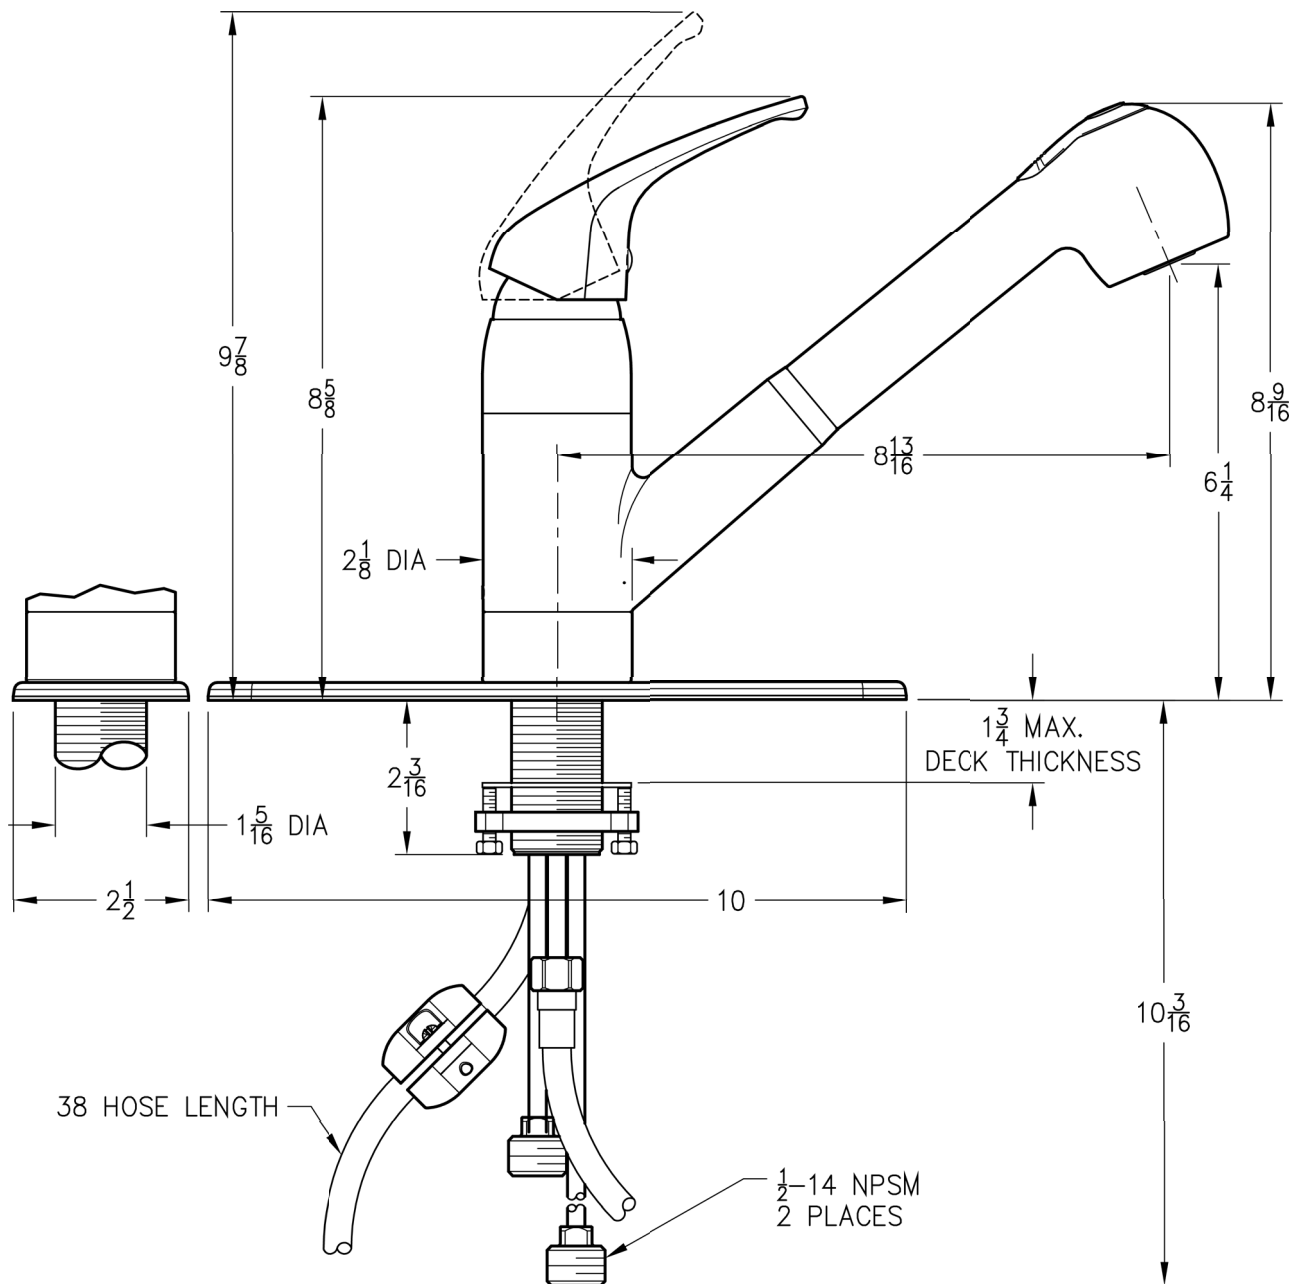

INSTALLATION DIMENSIONS

133 Series

Pfirst Series™
by Price Pfister.

Pull-Out Kitchen Faucet

Critical Dimensions:	
Minimum Hole Size	1 1/2 Dia Thru Holes
Valve Centerline to Back Splash	2 1/16 Min.

Dimensions are in Inches