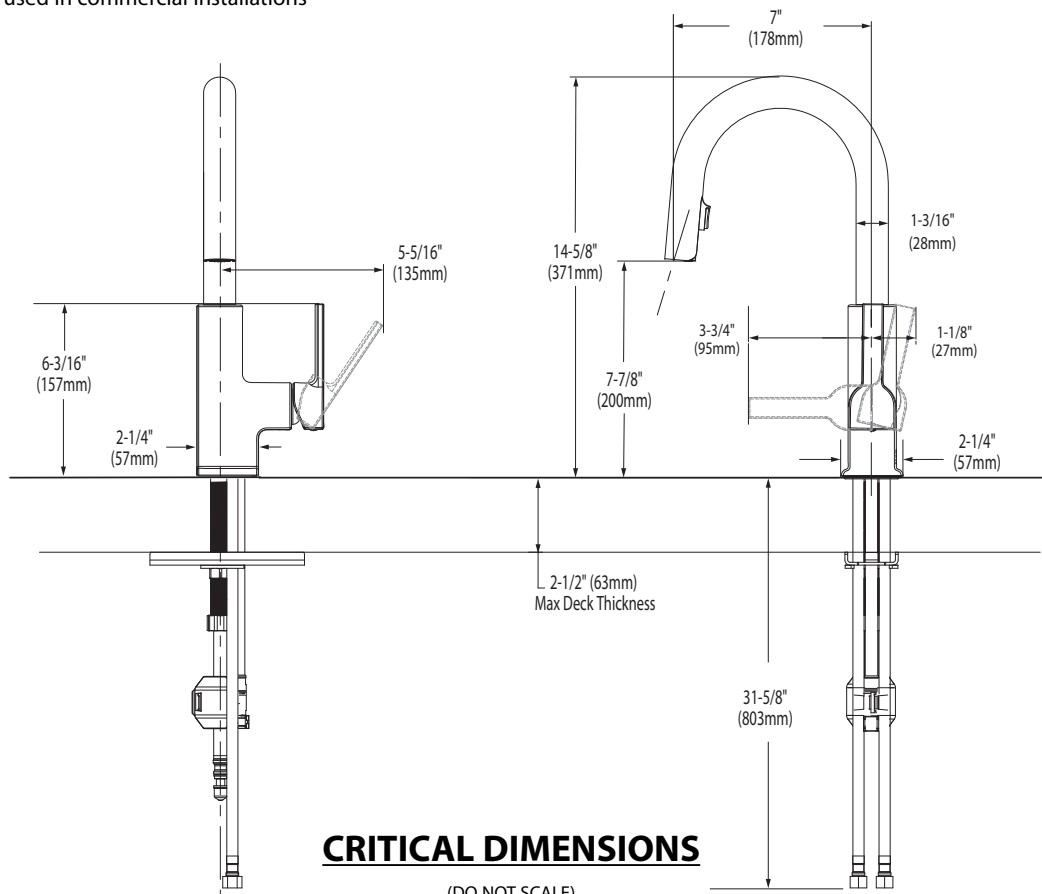

Buy it for looks. Buy it for life.®

Specifications

FAUCET DESCRIPTION

- Reflex™ pulldown system offers smooth operation, easy movement and secure docking
- Metal construction with various finishes identified by suffix
- Quick connect installation
- Pulldown spray with 68" braided hose
- Flexible supply lines with 3/8" compression fittings
- High arc spout provides the perfect height and reach for prep sinks while the pulldown feature provides maneuverability for food preparation tasks
- 360° rotating spout
- Faucet designed for handle to be mounted on right side

OPERATION

- Lever style handle
- Temperature controlled by 100° arc of handle travel
- Operates with less than 5 lbs. of force
- Operates in stream or spray mode in the pulldown or retracted position

FLOW

- Flow is limited to 1.5 gpm (5.7 L/min) at 60 psi

CARTRIDGE

- 1255™ Duralast™ cartridge for Single-Handle Faucets

STANDARDS

- Third party certified to IAPMO Green, ASME A112.18.1/CSA B125.1 and all applicable requirements referenced therein including NSF 61/9G
- Meets CalGreen and Georgia SB370 requirements
- Complies with California Proposition 65 and with the Federal Safe Drinking Water Act
- The backflow protection system in the device consists of two independently operating check valves, a primary and a secondary which prevent backflow
- **ADA**  for lever handle

Models: S62308 series

NOTE: THIS FAUCET IS DESIGNED TO BE INSTALLED THRU 1 HOLE, 1-1/2" (38mm) MIN. DIA.

TO ORDER PARTS CALL: 1-800-BUY-MOEN

www.moen.com