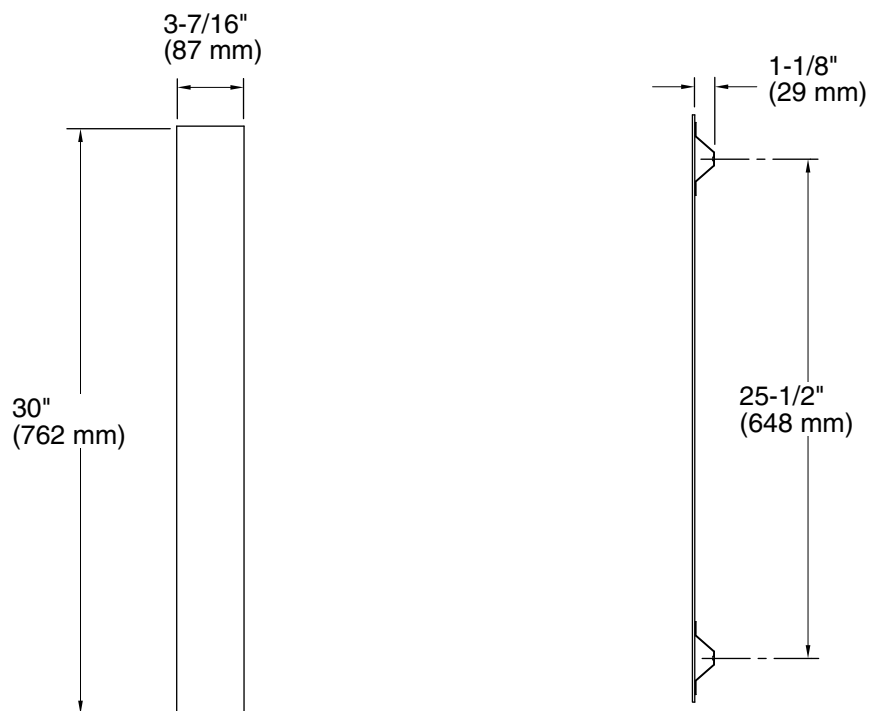

VERDERA™

Installation Notes

Install this product according to the installation guide.

Product Diagram