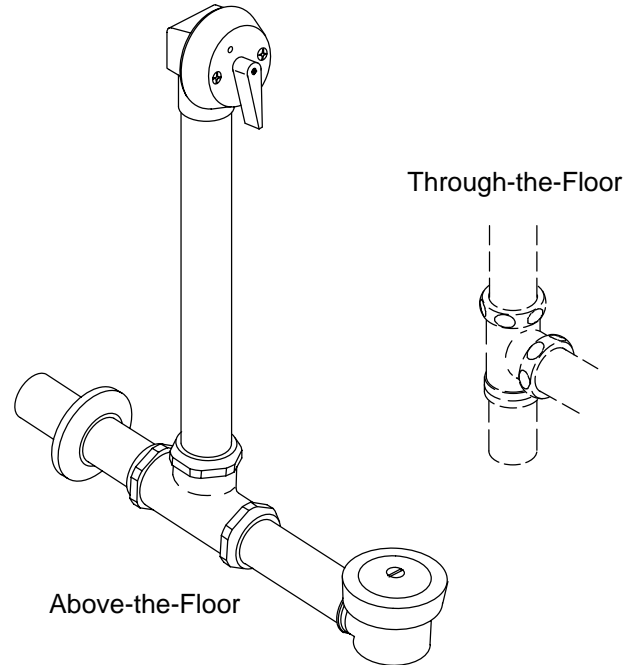

DRAIN
K-7103, K-7104

FEATURES

- 17 gauge brass
- Above- or through-the-floor installation options
- Adjustable trip lever pop-up drain
- 1-1/2" connection
- Brass tailpiece

CODES/STANDARDS APPLICABLE

Specified model meets or exceeds the following:

- ASME/ANSI A112.18.1M

COLORS/FINISHES

- CP Polished Chrome
- PB Polished Brass
- Other Refer to Faucets Price Book for additional finishes

SPECIFIED MODEL:

Model	Description			
K-7103	For Cast Iron Drop-In Bath or Bath Whirlpool (Through-the-Floor)	<input type="checkbox"/> CP	<input type="checkbox"/> PB	<input type="checkbox"/> Other_____
K-7104	For Cast Iron Free Standing Bath (Above-the-Floor)	<input type="checkbox"/> CP	<input type="checkbox"/> PB	<input type="checkbox"/> Other_____

PRODUCT SPECIFICATION:

Bath drain shall be of brass construction. Product includes an adjustable trip lever pop-up drain with 1-1/2" connection, and brass tailpiece. K-7103 is intended for cast iron drop-in bath or bath whirlpool through-the-floor installations. K-7104 is intended for cast iron free standing bath above-the-floor installations. Bath drain shall be Kohler Model K-_____-_____.