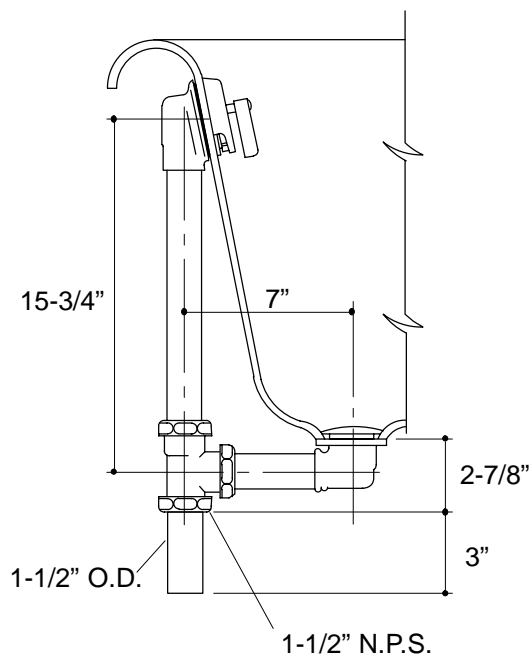

DRAIN
K-7103, K-7104

FEATURES

- 17 gauge brass
- Above- or through-the-floor installation options
- Adjustable trip lever pop-up drain
- 1-1/2" connection
- Brass tailpiece

CODES/STANDARDS APPLICABLE

Specified model meets or exceeds the following:

- ASME/ANSI A112.18.1M

COLORS/FINISHES

- CP Polished Chrome
- PB Polished Brass
- Other Refer to Faucets Price Book for additional finishes

SPECIFIED MODEL:

Model	Description			
K-7103	For Cast Iron Drop-In Bath or Bath Whirlpool (Through-the-Floor)	<input type="checkbox"/> CP	<input type="checkbox"/> PB	<input type="checkbox"/> Other_____
K-7104	For Cast Iron Free Standing Bath (Above-the-Floor)	<input type="checkbox"/> CP	<input type="checkbox"/> PB	<input type="checkbox"/> Other_____

PRODUCT SPECIFICATION:

Bath drain shall be of brass construction. Product includes an adjustable trip lever pop-up drain with 1-1/2" connection, and brass tailpiece. K-7103 is intended for cast iron drop-in bath or bath whirlpool through-the-floor installations. K-7104 is intended for cast iron free standing bath above-the-floor installations. Bath drain shall be Kohler Model K-_____-_____.

PRODUCT DIAGRAM