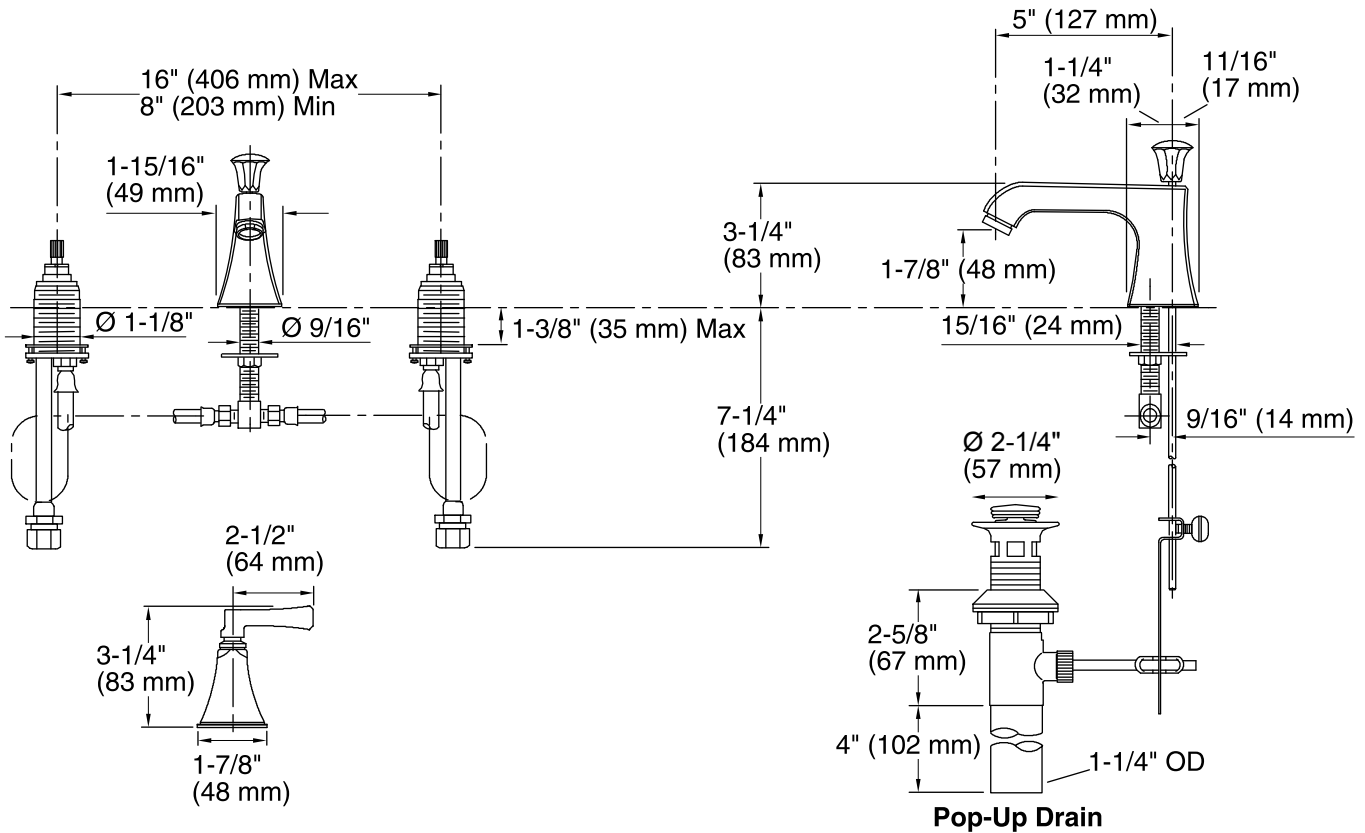

Technical Information

All product dimensions are nominal.

Drain included: YES

Drain tailpiece included: YES

Spout:

Spout reach: 5" (127 mm)

Handle clearance: 2-1/2" (64 mm)

Faucet:

Flow rate: 1.2 gal/min (4.5 l/min)

Pressure: 60 psi (4.1 bar)

Notes

Install this product according to the installation guide.

ADA compliant when installed to the specific requirements of these regulations.