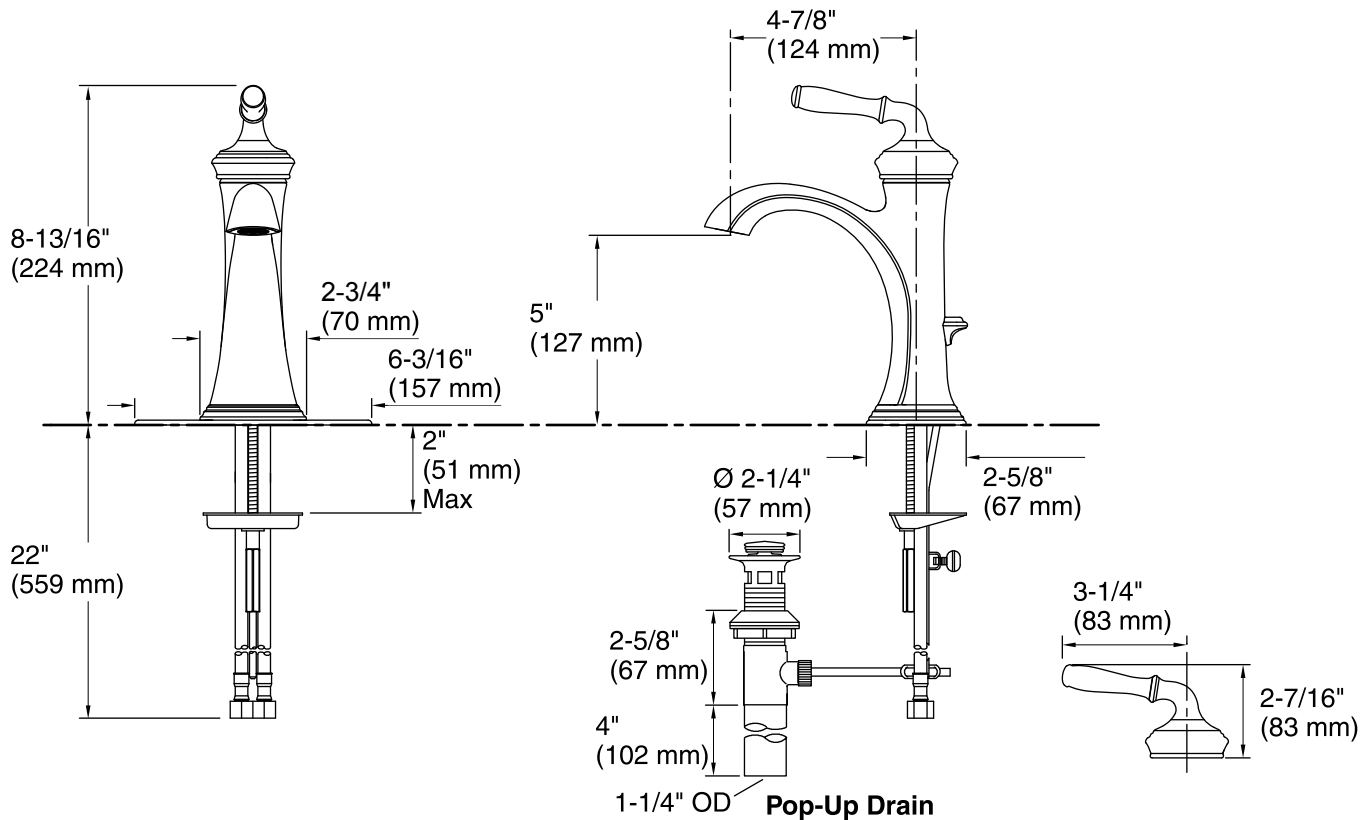

Technical Information

All product dimensions are nominal.

Spout reach: 4-7/8" (124 mm)

Drain included: YES

Drain tailpiece included: YES

Faucet:

Flow rate: 1.5 gal/min (5.7 l/min)

Pressure: 60 psi (4.1 bar)