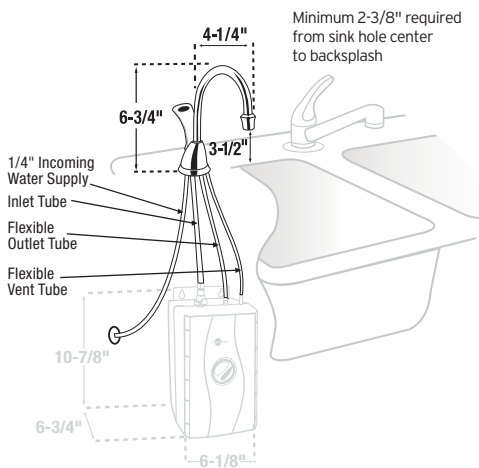

The Next Necessity™

Dimensions

Job Specifications

Instant Hot Water Dispensers

H-Wave-SS

Graceful, clean, transitional design dispenses instant near-boiling 200°F water

Submittal Sheet

- **Hot Only** - Dispenses near-boiling 200°F water
- Durable all metal construction
- Includes 2/3-gallon hot water tank
- Easy to adjust temperature control
- Tool-free tank connections and dry start protection to ease installation
- Provides 60 cups/hr of near-boiling water
- Fits countertops up to 3" thick
- *We Come To You*® 3-Year In-Home Limited Warranty*
- 115 volts, 750 watts, 6.25 amps
- **Available in these designer finishes:** chrome and satin nickel

Specifications

Capacity	2/3-gallon hot water tank dispenses 60 cups of 200°F water per hour
Electrical	115 volts A.C., 750 watts, 6.25 amp heating element with grounded three (3) prong plug
Thermostat	Snap-action, adjustable from 160°F to 210°F (factory pre-set at 200°F)
Insulation	Meets U.L. 94HF-1 flammability specification
Valve	Instant, self-closing
Recommended Supply Pressure	30-125 psi
Shipping Weight	Approximately 8.5 lbs.
Required Hole Diameter	1-1/2" standard sink hole

Sample Specification

Instant hot water dispenser(s) shall be InSinkEerator Model H-Wave-SS with 2/3-gallon hot water tank, adjustable temperature from 160°F to 210°F and instant, self-closing hot valve.