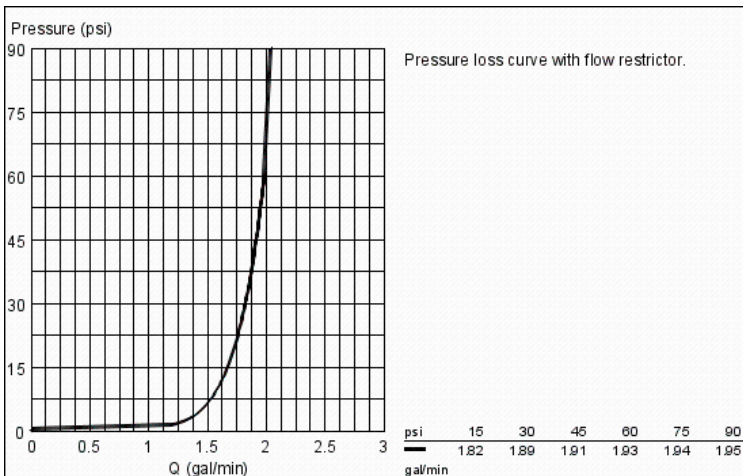

MINTA
Single-Handle Kitchen Faucet
MODEL # 32319000

Pure Freude
an Wasser

Product Description:
MINTA
Single-Handle Kitchen Faucet

- Standard Specification:**
- Dual Spray Pull-Out
 - Single hole installation
 - GROHE SilkMove ceramic cartridge flow strainer
 - Adjustable flow rate limiter
 - Swivel Spout
 - Extractable integrated trigger spray
 - Automatic returning
 - Integrated non-return valve
 - **SpeedClean** anti-lime system
 - Stainless steel flex lines
 - Quick installation system
 - Single Lever Handle
 - Variable Handle Positioning
 - Protected against backflow
 - Max Flow Rate: 1.75 gpm (6.6 L/min)

- Applicable Codes & Standards:**
- Energy Policy Act of 1992
 - NSF 61
 - ASME A112.18.1/CSA B125.1
 - US Federal and State material regulations
 - ICC/ANSI A117.1

Color:
□ 32319000 StarLight Chrome