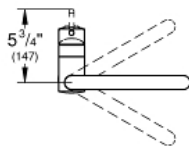

MINTA
Single-Handle Kitchen Faucet
MODEL # 32319000

Pure Freude
an Wasser

Product Description:
MINTA
Single-Handle Kitchen Faucet

- Standard Specification:**
- Dual Spray Pull-Out
 - Single hole installation
 - GROHE SilkMove ceramic cartridge flow strainer
 - Adjustable flow rate limiter
 - Swivel Spout
 - Extractable integrated trigger spray
 - Automatic returning
 - Integrated non-return valve
 - **SpeedClean** anti-lime system
 - Stainless steel flex lines
 - Quick installation system
 - Single Lever Handle
 - Variable Handle Positioning
 - Protected against backflow
 - Max Flow Rate: 1.75 gpm (6.6 L/min)