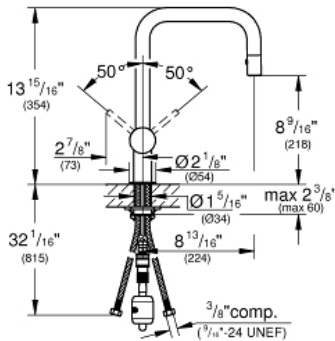

MINTA
Single-Handle Kitchen Faucet
MODEL # 32319000

Pure Freude
an Wasser

Product Description:
MINTA
Single-Handle Kitchen Faucet

- Standard Specification:**
- Dual Spray Pull-Out
 - Single hole installation
 - GROHE SilkMove ceramic cartridge flow strainer
 - Adjustable flow rate limiter
 - Swivel Spout
 - Extractable integrated trigger spray
 - Automatic returning
 - Integrated non-return valve
 - **SpeedClean** anti-lime system
 - Stainless steel flex lines
 - Quick installation system
 - Single Lever Handle
 - Variable Handle Positioning
 - Protected against backflow
 - Max Flow Rate: 1.75 gpm (6.6 L/min)

- Applicable Codes & Standards:**
- Energy Policy Act of 1992
 - NSF 61
 - ASME A112.18.1/CSA B125.1
 - US Federal and State material regulations
 - ICC/ANSI A117.1

Color:
□ 32319000 StarLight Chrome