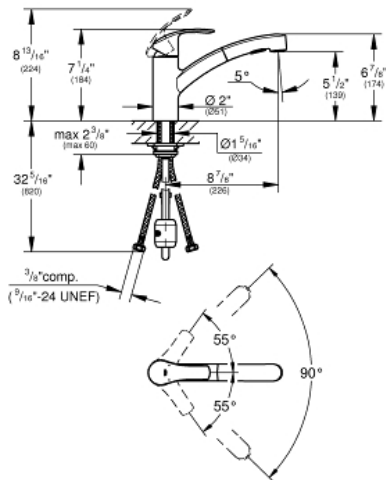

EUROSMART
Single-Handle Kitchen Faucet
MODEL # 30306000

Pure Freude
an Wasser

GROHE

ADA

Product Description:
EUROSMART
Single-Handle Kitchen Faucet

Standard Specification:

- Single hole installation
- **GROHE StarLight** chrome finish
- **GROHE SilkMove** 1.4" (35 mm) ceramic cartridge
- Flow strainer
- With integrated temperature limiter
- Adjustable flow rate limiter
- Swivel Spout
- 90° swivel radius
- Separate inner water ways – lead and nickel free
- **Pull-out Dual Spray Control** - switches back and forth between regular flow and spray
- Diverter: laminar spray/SpeedClean shower jet
- Automatic return to laminar spray
- Quick installation system
- Check valve included to prevent backflow
- Max Flow Rate: 1.75 gpm (6.6 L/min)

Applicable Codes & Standards:

- Energy Policy Act of 1992
- NSF 61
- ASME A112.18.1/CSA B125.1
- US Federal and State material regulations
- NSF 372

Color:

- 30306000 StarLight Chrome