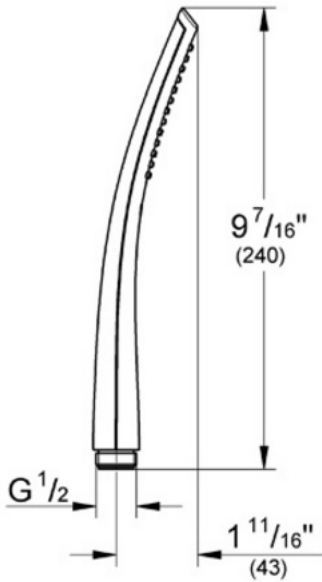

27 185 Hand Shower

Description

-AVAILABLE ONLY THROUGH AUTHORIZED GROHE ONDUS SHOWROOMS-

SpeedClean® anti-lime system

Spray pattern: wide spray

Flow Rate

2.5 gpm at 80 psi (9.5 lpm)

Code Compliance

ASME/ANSI A112.18.1M

Finish Options

27 185 000 Starlight® Chrome

27 185 KS0 Velvet Black

27 185 LS0 Moon White

27 185 BS0 Titanium