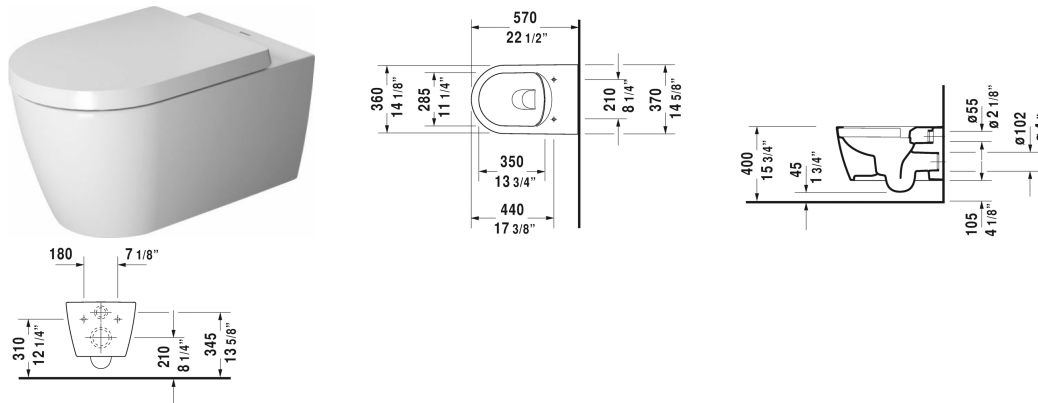

ME by Starck Toilet wall-mounted Duravit Rimless® ♿ #
 252909..92 / 252909..92 / 252909..92 / 252909..92

< 14 3/8" Inch >

Toilet wall-mounted Duravit Rimless®	Dimension	Weight	Order number
rimless, washdown model, Durafix included, cUPC® listed*			
Colors			
00 White 20 HygieneGlaze (an antibacterial ceramic glaze that provides almost indefinite effectiveness) 26 White/White Satin Matte 90 White HygieneGlaze/White Satin Matte			
Variant			
♣ inside color White, outside color White, 1.28/0.8 gpf	14 3/8" x 22 1/2" Inch	57.3 lb	252909..92
♣ inside color White, outside color White, 1.28/0.8 gpf	14 3/8" x 22 1/2" Inch	57.3 lb	252909..92
♣ inside color White, outside color White Satin Matt, 1.28/0.8 gpf	14 3/8" x 22 1/2" Inch	57.3 lb	252909..92
♣ inside color White, outside color White Satin Matt, 1.28/0.8 gpf	14 3/8" x 22 1/2" Inch	57.3 lb	252909..92
Infobox			
* Complies with following standards: ASME A112.19.2/CSA B45.1 and ASME A112.19.14, Durafix for concealed fixation is included, In-wall tank & carrier and actuator plate required for installation / Refer to page XXX, Wall-mounted toilet is ADA compliant, when installed with a seat height of 17" - 19" from the finished floor			
Sanitary ceramics with the special WonderGliss surface finish will remain clean and attractive-looking for a long time to come. When ordering WonderGliss please add a "1" as eleventh digit to the model number.			
Accessory for ceramics			
Toilet seat and cover removable, hinges stainless steel, with slow close		4.6 lb	002009
Toilet seat and cover hinges stainless steel, without slow close		4.6 lb	002001
Sigma 01 flush plate, dual flush for toilets, White	9 5/8" x 6 1/2" Inch		115770
Geberit carrier for toilets	19 3/4" x 3 1/8" Inch	37.5 lb	111798