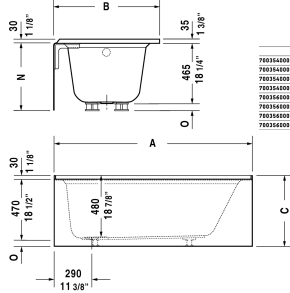

Bathtub with panel height 19 1/4" # 70035400000090

< 60" Inch >

Bathtub with panel height 19 1/4"	Dimension	Weight	Order number
rectangle, with integrated panel and flange, drain left, 1/4" sanitary acrylic			
Colors			
00 White			
Variant			
Base tub	60" x 32" Inch	95 lb	70035400000090
Accessory for bath- and whirltub			
Waste and overflow chrome			791224
Waste and overflow brass, chrome			791225
Flange clips 6 pcs., (included)			790160
Tube feet (included)			790161

All drawings contain the necessary measurements which are subject to standard tolerances. They are stated in inch & mm and are non-binding. Exact measurements, in particular for customized installation scenarios, can only be taken from the finished ceramic piece.