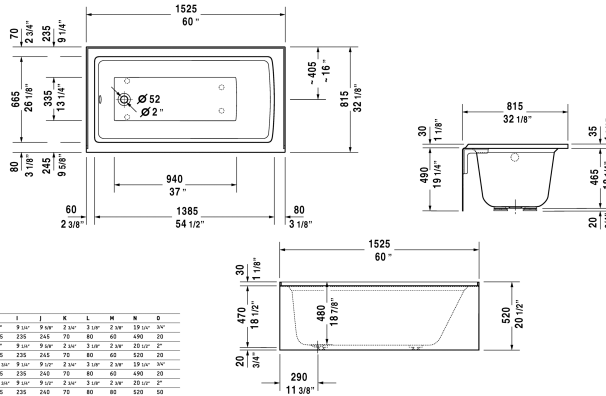

Bathtub with panel height 19 1/4" # 70035400000090

< 60" Inch >

Bathtub with panel height 19 1/4"	Dimension	Weight	Order number
rectangle, with integrated panel and flange, drain left, 1/4" sanitary acrylic			
Colors			
00 White			
Variant			
Base tub	60" x 32" Inch	95 lb	70035400000090
Accessory for bath- and whirltub			
Waste and overflow chrome			791224
Waste and overflow brass, chrome			791225
Flange clips 6 pcs., (included)			790160
Tube feet (included)			790161

All drawings contain the necessary measurements which are subject to standard tolerances. They are stated in inch & mm and are non-binding. Exact measurements, in particular for customized installation scenarios, can only be taken from the finished ceramic piece.