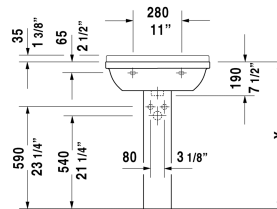

**Starck 3 Washbasin # 0300600000 / 0300600030**

| < 23 5/8" Inch > |

Washbasin	Dimension	Weight	Order number
with overflow, with faucet deck, underside fully glazed, hardware included, wall-mounted, cUPC® listed*, 23 5/8" Inch			
<b>Colors</b>			
00 White			
<b>Variant</b>			
●	23 5/8" x 17 3/4" Inch	41.8 lb	0300600000
●●●	23 5/8" x 17 3/4" Inch	41.8 lb	0300600030
<b>Infobox</b>			
* Complies with following standards: ASME A112.19.2/CSA B45.1, Not available with WonderGliss			
<b>Suitable products</b>			
Pedestal for # 030065, 030060, 030055, 030410, 030480, 030470, 033213, 030760, 030750, 28" x 8 1/4" Inch	28" x 8 1/4" Inch		086516
Siphon cover for # 030065, 030060, 030055, 030410, 030480, 030470, 033213, 030760, 030750, 6 3/4" x 11 1/4" Inch	6 3/4" x 11 1/4" Inch		086515

All drawings contain the necessary measurements which are subject to standard tolerances. They are stated in inch & mm and are non-binding. Exact measurements, in particular for customized installation scenarios, can only be taken from the finished ceramic piece.