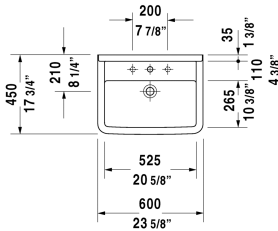

**Starck 3 Washbasin # 0300600000 / 0300600030**

| < 23 5/8" Inch > |

Washbasin	Dimension	Weight	Order number
with overflow, with faucet deck, underside fully glazed, hardware included, wall-mounted, cUPC® listed*, 23 5/8" Inch			
<b>Colors</b>			
00 White			
<b>Variant</b>			
●	23 5/8" x 17 3/4" Inch	41.8 lb	0300600000
●●●	23 5/8" x 17 3/4" Inch	41.8 lb	0300600030
<b>Infobox</b>			
* Complies with following standards: ASME A112.19.2/CSA B45.1, Not available with WonderGliss			
<b>Suitable products</b>			
Pedestal for # 030065, 030060, 030055, 030410, 030480, 030470, 033213, 030760, 030750, 28" x 8 1/4" Inch	28" x 8 1/4" Inch		086516
Siphon cover for # 030065, 030060, 030055, 030410, 030480, 030470, 033213, 030760, 030750, 6 3/4" x 11 1/4" Inch	6 3/4" x 11 1/4" Inch		086515

All drawings contain the necessary measurements which are subject to standard tolerances. They are stated in inch & mm and are non-binding. Exact measurements, in particular for customized installation scenarios, can only be taken from the finished ceramic piece.