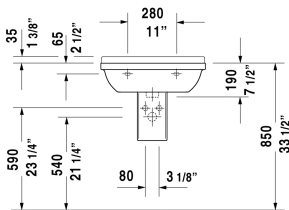

**Starck 3 Washbasin # 0300600000 / 0300600030**

| < 23 5/8" Inch > |

Washbasin	Dimension	Weight	Order number
with overflow, with faucet deck, underside fully glazed, hardware included, wall-mounted, cUPC® listed*, 23 5/8" Inch			
<b>Colors</b>			
00 White			
<b>Variant</b>			
●	23 5/8" x 17 3/4" Inch	41.8 lb	0300600000
●●●	23 5/8" x 17 3/4" Inch	41.8 lb	0300600030
<b>Infobox</b>			
* Complies with following standards: ASME A112.19.2/CSA B45.1, Not available with WonderGliss			
<b>Suitable products</b>			
Pedestal for # 030065, 030060, 030055, 030410, 030480, 030470, 033213, 030760, 030750, 28" x 8 1/4" Inch	28" x 8 1/4" Inch		086516
Siphon cover for # 030065, 030060, 030055, 030410, 030480, 030470, 033213, 030760, 030750, 6 3/4" x 11 1/4" Inch	6 3/4" x 11 1/4" Inch		086515

All drawings contain the necessary measurements which are subject to standard tolerances. They are stated in inch & mm and are non-binding. Exact measurements, in particular for customized installation scenarios, can only be taken from the finished ceramic piece.