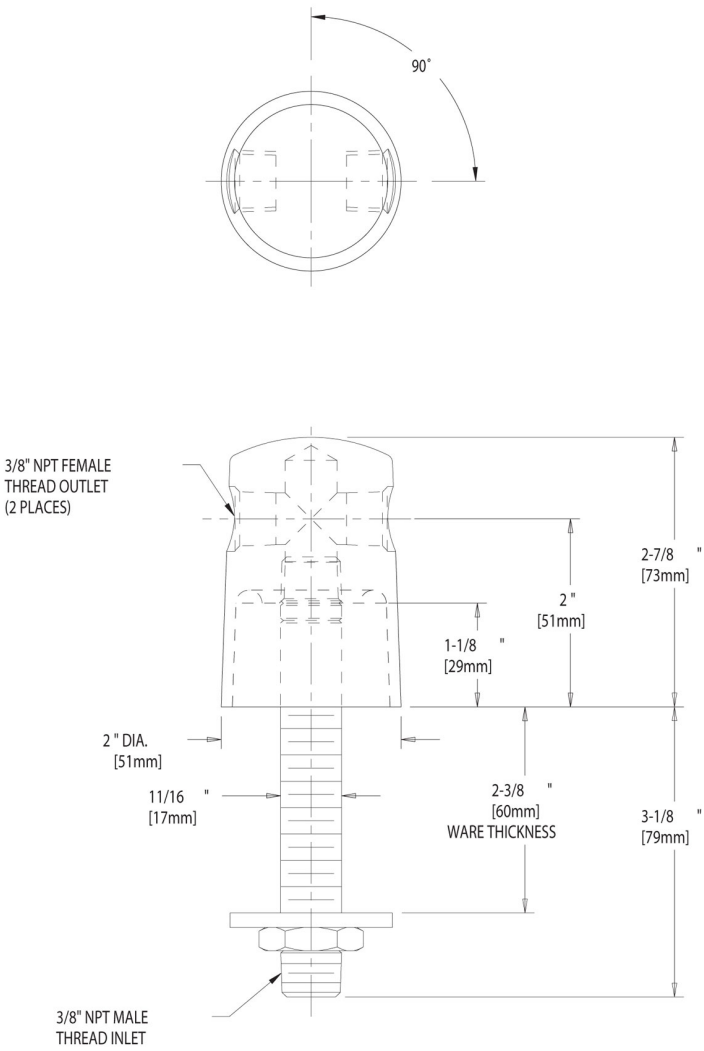

### Features & Specifications

- 3/8" NPT Male Thread Inlet Shank - Assembled to Turret
- (2) 3/8" NPT Female Thread Outlets

Job Name \_\_\_\_\_

Item Number \_\_\_\_\_

Section/Tag \_\_\_\_\_

Model Specified \_\_\_\_\_

**Architect/Engineer Specification**

Chicago Faucets No. 981-WSCP, Turret with Two Side Outlets @ 180° and Inlet Supply Shank, polished chrome plated solid brass construction 3/8" NPT Male Thread Inlet Shank - Assembled to Turret. (2) 3/8" NPT Female Thread Outlets.