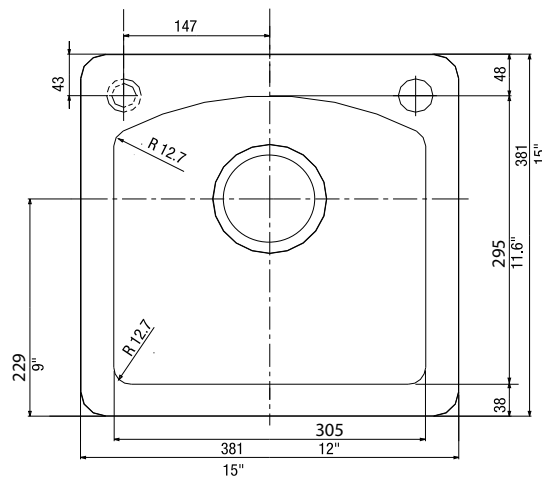

JOB INFORMATION

Job Name: _____

Contact: _____

Date Specified: _____

Specifier: _____

Contractor: _____

NOMINAL DIMENSIONS

Model 440205 shown

OVERALL	CUT OUT SIZE	BOWL DEPTHS	DRAIN
15" x 15"	14-1/4" x 14-1/4"	8"	3-1/2"

DXF cutout templates available on our website.

BLANCO AMERICA

800.451.5782
 www.blancoamerica.com

© 2013 BLANCO AMERICA

6/13

SPEC-003