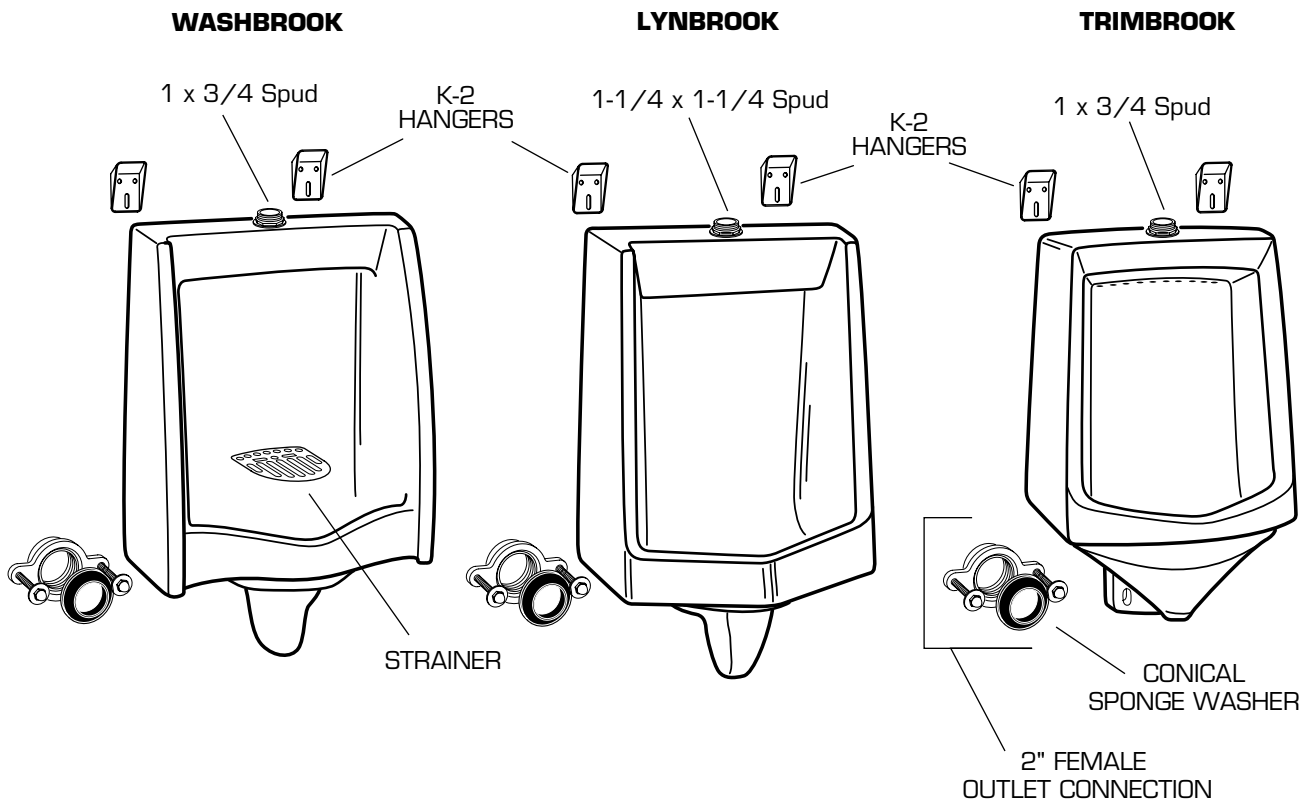

URINALS

MODEL NUMBERS

American Standard

WASHBROOK
6501. SERIES TOP SPUD
6506. SERIES BACK SPUD

LYNBROOK
6531.019 TOP SPUD
6538.010 BACK SPUD
6601.012 TOP SPUD
6605.027 BACK SPUD

TRIMBROOK
6561.017

DESCRIPTION	PART NUMBER	PKG QTY
Inlet Spud 1 x 3/4	047003-0070A	1
Inlet Spud 1-1/4 x 1-1/4	047005-0070A	1
K-2 Hanger (2 required)	047058-0070A	1
2" Female Outlet Connection w/Bolts, Washer, and Conical Sponge Washer	047082-0070A	1
Conical Sponge Washer	034638-0070A	1
Strainer (Washbrook only)	047068-0070A	1