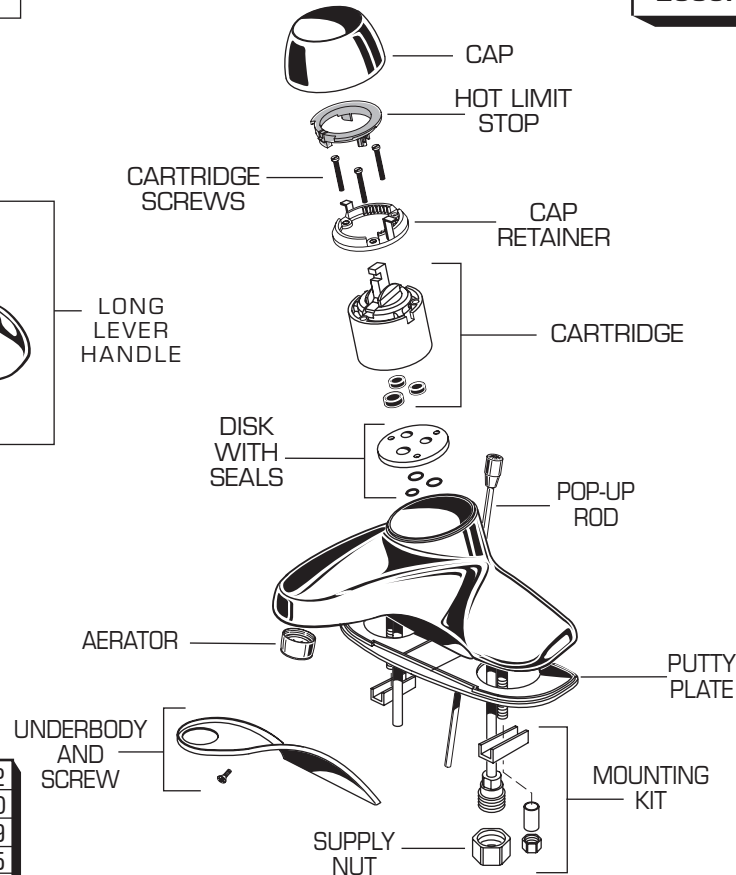

REPAIR PARTS	DESCRIPTION	PART NUMBER ★	PKG QTY
Handles	Knob Handle Kit	050063-0070A	1
	Knob Index	043396-0070A	1
	Loop Handle Kit	050064-YYY0A	1
	Dome Index	043397-0070A	1
	Lever Handle Kit	050065-YYY0A	1
	Vandal-Proof Handle Kit	066537-0020A	1
	Vandal-Proof Index	044908-0020A	1
	Screw Kit	066539-0070A	1
Faucet Parts	Cap Kit	066261-YYY0A	1
	Aerator	066070-YYY0A	1
	Valve Rebuild Kit	044885-0070A	1
	O-Rings	044856-0070A	2
	Pop-Up Rod	026374-YYY0A	1
	Mounting Kit	066262-0070A	2
	Supply Nut (Brass)	024220-0070A	2
Supply Nut (Plastic)	043379-0070A	2	

American Standard

Reliant+™ CENTERSET LAVATORY FAUCET MODEL NUMBERS

2385.000	2385.060
2385.400	2385.405
2385.500	2385.460
2385.560	

NOTE:
For Drain Parts and Special Aerators see Section G

★ Replace the "YYY" with appropriate finish code

CHROME	002
WHITE	020
POLISHED BRASS	099
VELVET	285
VELVET/BRASS (PVD)	287

REPAIR PARTS	DESCRIPTION	PART NUMBER ★	PKG QTY
Handle Parts	Handle	078524-YYYOA	1
	Handle with "H" and "C"	051131-0020A	1
	Handle Screw Kit	030746-0020A	1
	Loop Handle	051315-YYYOA	1
	Loop Handle Index Kit (Lg Lever & Loop)	030126-0070A	1
	Long Lever Handle	060466-0020A	1
	Button and Screw (Long Lever)	030126-0070A	1
Faucet Parts	Cap	907468-YYYOA	1
	Hot Limit Stop	922916-0070A	1
	Cartridge Screws (1-3/4")	023638-0070A	3
	Cap Retainer	923301-0070A	1
	Cartridge	023529-0070A	1
	Disk with Seals	078539-0070A	1
	Pop-Up Rod	060233-YYYOA	1
	Aerator	012577-YYYOA	1
	Underbody and Screw	078526-YYYOA	1
	Putty Plate	911952-0070A	1
	Mounting Kit	078525-0070A	1
Supply Nut	024220-0070A	2	