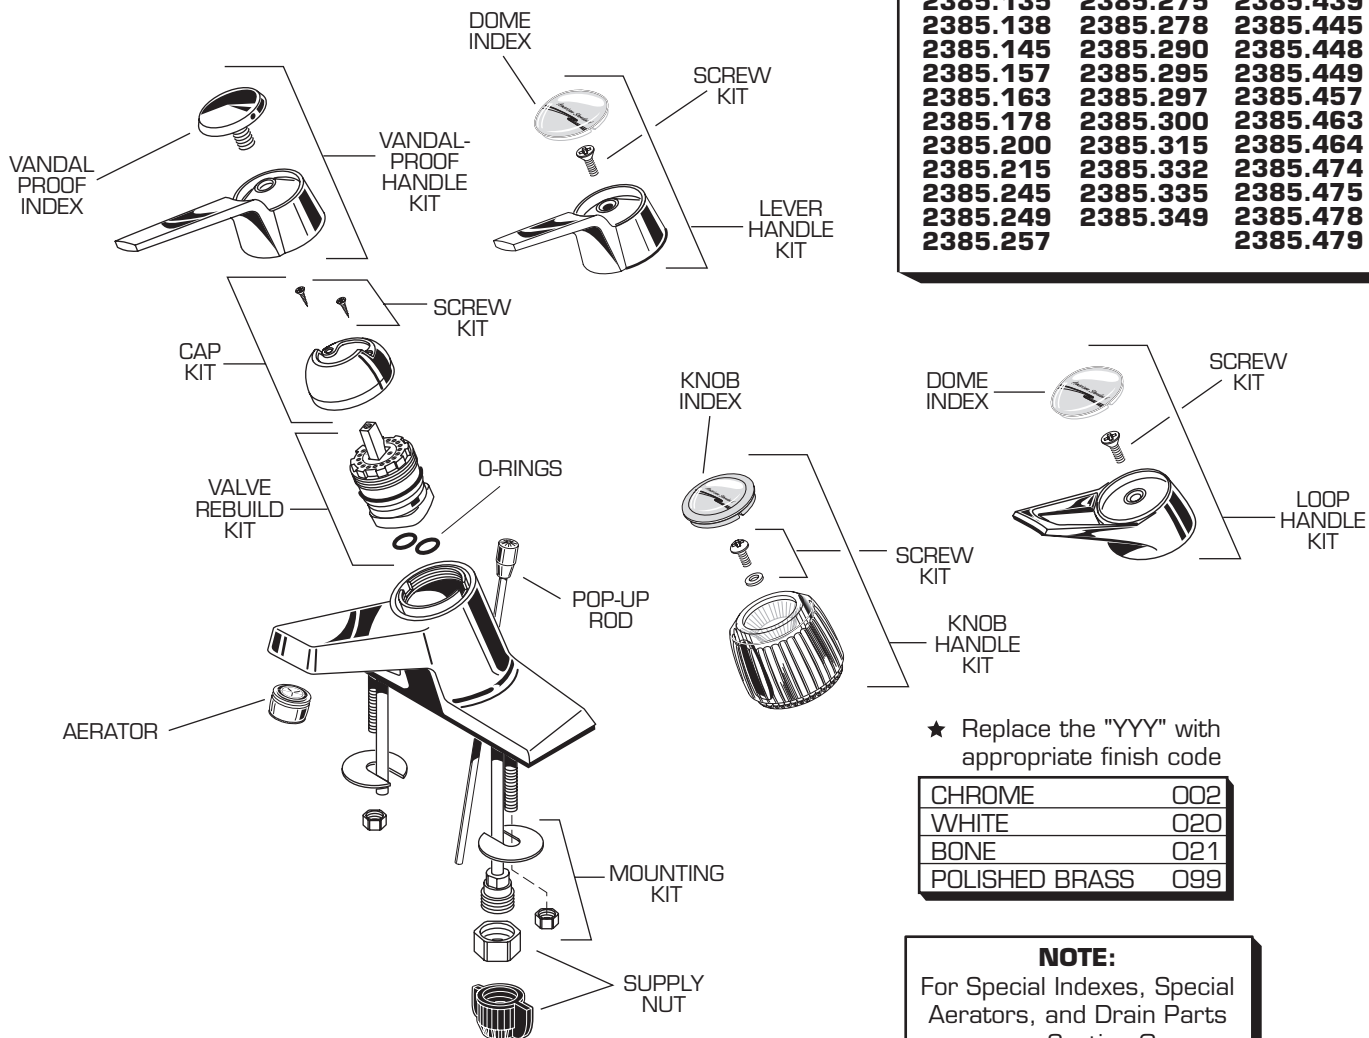

American Standard

RELIANT CENTERSET LAVATORY FAUCET MODEL NUMBER

2385.130	2385.263	2385.357
2385.131	2385.274	2385.395
2385.135	2385.275	2385.439
2385.138	2385.278	2385.445
2385.145	2385.290	2385.448
2385.157	2385.295	2385.449
2385.163	2385.297	2385.457
2385.178	2385.300	2385.463
2385.200	2385.315	2385.464
2385.215	2385.332	2385.474
2385.245	2385.335	2385.475
2385.249	2385.349	2385.478
2385.257		2385.479

REPAIR PARTS	DESCRIPTION	PART NUMBER ★	PKG QTY
Handles	Knob Handle Kit	050063-0070A	1
	Knob Index	043396-0070A	1
	Loop Handle Kit	050064-YYY0A	1
	Dome Index	043397-0070A	1
	Lever Handle Kit	050065-YYY0A	1
	Vandal-Proof Handle Kit	066537-0020A	1
	Vandal-Proof Index	044908-0020A	1
	Screw Kit	066539-0070A	1
Faucet Parts	Cap Kit	066261-YYY0A	1
	Aerator	066070-YYY0A	1
	Valve Rebuild Kit	044885-0070A	1
	O-Rings	044856-0070A	2
	Pop-Up Rod	026374-YYY0A	1
	Mounting Kit	066262-0070A	2
	Supply Nut (Brass)	024220-0070A	2
Supply Nut (Plastic)	043379-0070A	2	

American Standard

Reliant+™ CENTERSET LAVATORY FAUCET MODEL NUMBERS

2385.000	2385.060
2385.400	2385.405
2385.500	2385.460
2385.560	

NOTE:
For Drain Parts and Special Aerators see Section G

★ Replace the "YYY" with appropriate finish code

CHROME	002
WHITE	020
POLISHED BRASS	099
VELVET	285
VELVET/BRASS (PVD)	287

REPAIR PARTS	DESCRIPTION	PART NUMBER ★	PKG QTY
Handle Parts	Handle	078524-YYYOA	1
	Handle with "H" and "C"	051131-0020A	1
	Handle Screw Kit	030746-0020A	1
	Loop Handle	051315-YYYOA	1
	Loop Handle Index Kit (Lg Lever & Loop)	030126-0070A	1
	Long Lever Handle	060466-0020A	1
	Button and Screw (Long Lever)	030126-0070A	1
Faucet Parts	Cap	907468-YYYOA	1
	Hot Limit Stop	922916-0070A	1
	Cartridge Screws (1-3/4")	023638-0070A	3
	Cap Retainer	923301-0070A	1
	Cartridge	023529-0070A	1
	Disk with Seals	078539-0070A	1
	Pop-Up Rod	060233-YYYOA	1
	Aerator	012577-YYYOA	1
	Underbody and Screw	078526-YYYOA	1
	Putty Plate	911952-0070A	1
	Mounting Kit	078525-0070A	1
Supply Nut	024220-0070A	2	