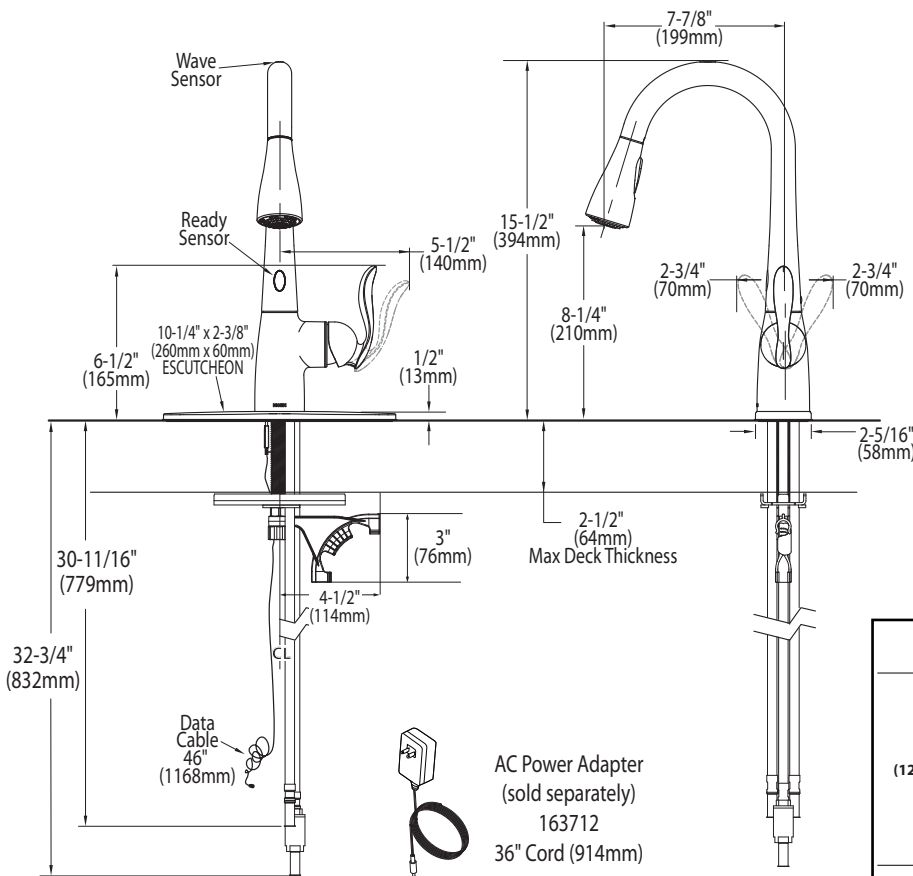

**OPERATION**

- Lever style handle
- Temperature controlled by 100° arc of handle travel
- Operates with less than 5 lbs. of force
- Operates in stream or spray mode in the pulldown or retracted position
- Spout rotates 100 degrees
- When filling a vessel outside the sink, the pause feature conveniently stops the flow of water as the wand passes over the counter top

**FLOW**

- Flow is limited to 2.0 gpm (7.6 L/min) at 60 psi

**CARTRIDGE**

- 1255™ Duralast™ cartridge for Single-Handle Faucets

**STANDARDS**

- Third party certified to ASME A112.18.1/CSA B125.1 and all applicable requirements referenced therein including NSF 61/9
- Meets Georgia SB370 requirements
- Complies with California Proposition 65 and with the Federal Safe Drinking Water Act
- The backflow protection system in the device consists of two independently operating check valves, a primary and a secondary which prevent backflow
- **ADA** for lever handle

# Specifications

**MotionSense™  
Single Handle High Arc  
Pulldown Kitchen Faucet**

**Models:** 7594E series

**NOTE:** THIS FAUCET IS DESIGNED TO BE INSTALLED  
THRU 1 OR 3 HOLES, 1-1/2" (38mm) MIN. DIA.

**CRITICAL DIMENSIONS**

(DO NOT SCALE)

**Close up view of Control Box**

**Battery Holder**

**TO ORDER PARTS CALL: 1-800-BUY-MOEN**

**www.moen.com**