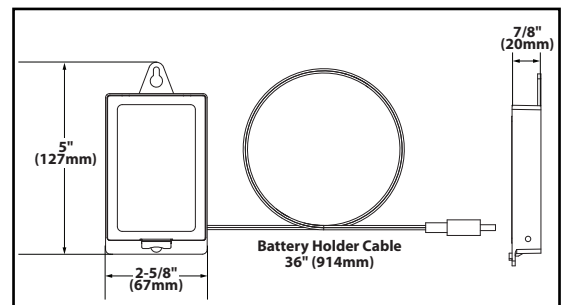

# Specifications

**MotionSense™  
Single Handle High Arc  
Pulldown Kitchen Faucet**

**Models:** 7594E series

**NOTE:** THIS FAUCET IS DESIGNED TO BE INSTALLED  
THRU 1 OR 3 HOLES, 1-1/2" (38mm) MIN. DIA.

**CRITICAL DIMENSIONS**

(DO NOT SCALE)

**Close up view of Control Box**

**Battery Holder**

**TO ORDER PARTS CALL: 1-800-BUY-MOEN**

**www.moen.com**