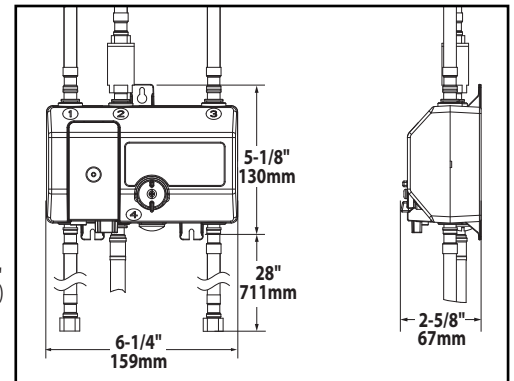

# Specifications

**MotionSense™  
Single Handle High Arc  
Pulldown Kitchen Faucet**

**Models:** 7594E series

**NOTE:** THIS FAUCET IS DESIGNED TO BE INSTALLED  
THRU 1 OR 3 HOLES, 1-1/2" (38mm) MIN. DIA.

**CRITICAL DIMENSIONS**

(DO NOT SCALE)

**Close up view of Control Box**

**Battery Holder**

**TO ORDER PARTS CALL: 1-800-BUY-MOEN**

**www.moen.com**