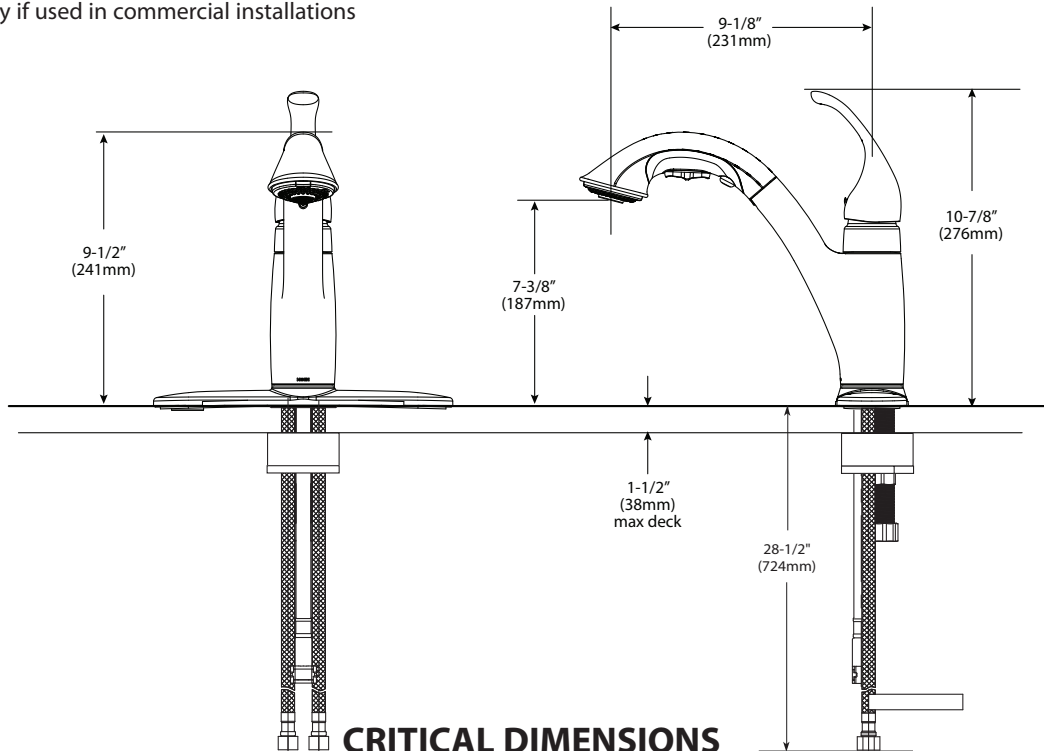

OPERATION

- Lever style handle
- Temperature controlled by 100° arc of handle travel
- Spout receptor rotation is 120°
- Operates with less than 5 lbs. of force
- Operates in stream or spray mode in the pullout or retracted position
- When filling a vessel outside of the sink, the pause feature conveniently stops the flow of water as the wand passes over the counter top

**Camerist™
Single Control Kitchen Faucet
w/Pullout Spray**

Models: 7545 series

**NOTE: DESIGNED TO INSTALL
THRU 1 OR 3 HOLES 1-1/2" (38mm) DIA.**

(DO NOT SCALE)

FOR MORE INFORMATION CALL: 1-800-BUY-MOEN

www.moen.com