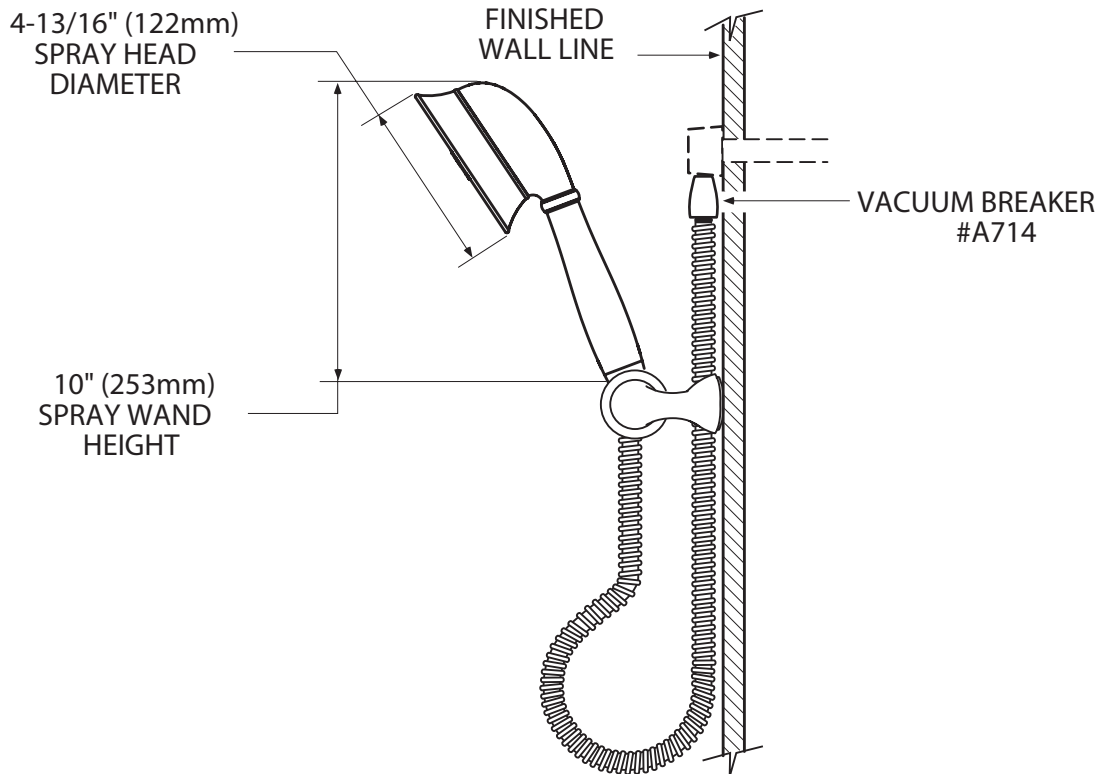

Buy it for looks. Buy it for life.®

Specifications

DESCRIPTION

- Handheld shower (non-metallic)
- 69" double interlock spiral hose (metal)
- Vacuum breaker
- Adjustable wall bracket
- Available in chrome, chrome/Lifeshine® polished brass, glacier, Lifeshine® polished brass, platinum, satine, classic gold or nickel finish

OPERATION

- 4-Function massage, fine, full and combined (massage and full): rotate outer ring to select
- Wall bracket rotates to adjust angle of hand shower

FLOW

- Designed to deliver 2.5 gpm (9.5 L/min) at 60 psi

4-Function Massaging Handshower

Models: 3836, 3836CP, 3836W, 3836P, 3836PM, 3836ST, 3836CG, 3836NL

CRITICAL DIMENSIONS

(DO NOT SCALE)