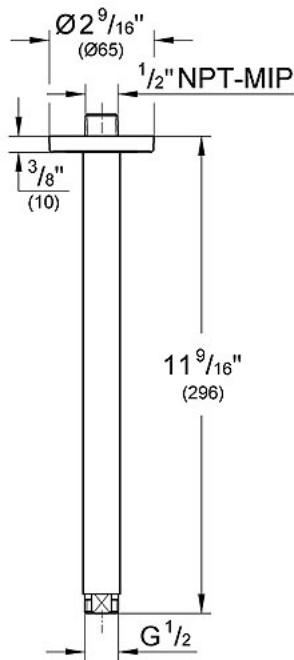

Rainshower 28 492

12" Ceiling Shower Arm

Description

Ceiling mount
1/2" NPT male threads

Can be used with any GROHE shower head.

Flow Rate

N/A

Code Compliance

* ASME/ANSI A112.18.M

Finish Options

- 28 492 OOO Chrome
- 28 492 ROO Infinity Polished Brass
- 28 492 AVO Infinity Satin Nickel
- 28 492 RRO Velour Chrome
- 28 492 BEO Sterling Infinity Finish
- 28 492 ENO Infinity Brushed Nickel
- 28 492 ZBO Oil Rubbed Bronze