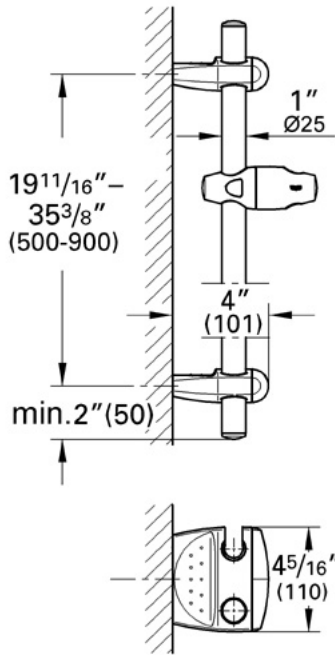

# Movario 28 398

## 36" Shower Bar

### Description

One-touch sliding height adjustment for positioning the hand shower as a shower head (full up) or as a body spray (full down) and any point in between  
Swivel hand shower holder  
Variable fixing point mounting brackets for easy retrofit  
Multi-function mounting brackets serve as: hand shower holder, hose guide, and small shelves  
Optional Universal Accessory Tray available (28 549)